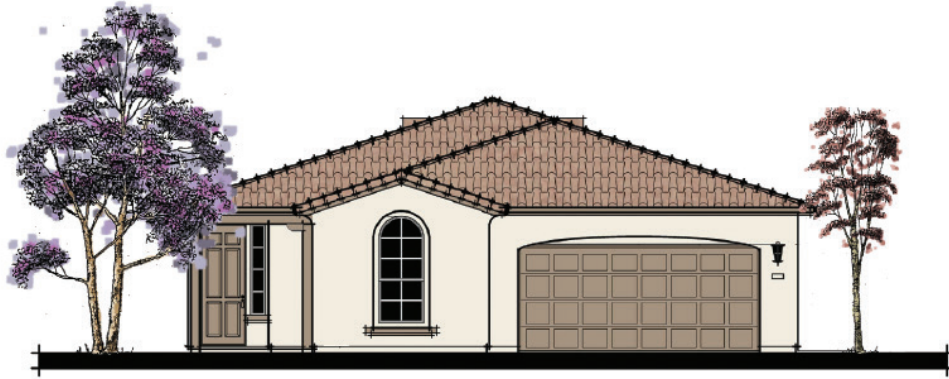

LOT 256 | LILY

SPANISH ELEVATION

4 BEDROOM | 2 BATH | 2 CAR GARAGE | 1,855 SQFT

*Picture is for conceptual purposes and does not include actual elevation, color, garage and driveway position.

SPANISH 1 COLOR SCHEME

-  Body:
Frost
-  Trim:
Cargo
-  Accent:
Saitillo
-  Roofing:
California Blend

WILDFLOWER IONE, CALIFORNIA

SALES CONTACT: MICHAEL MARKS (916) 952.8518

BRE Broker #00978257