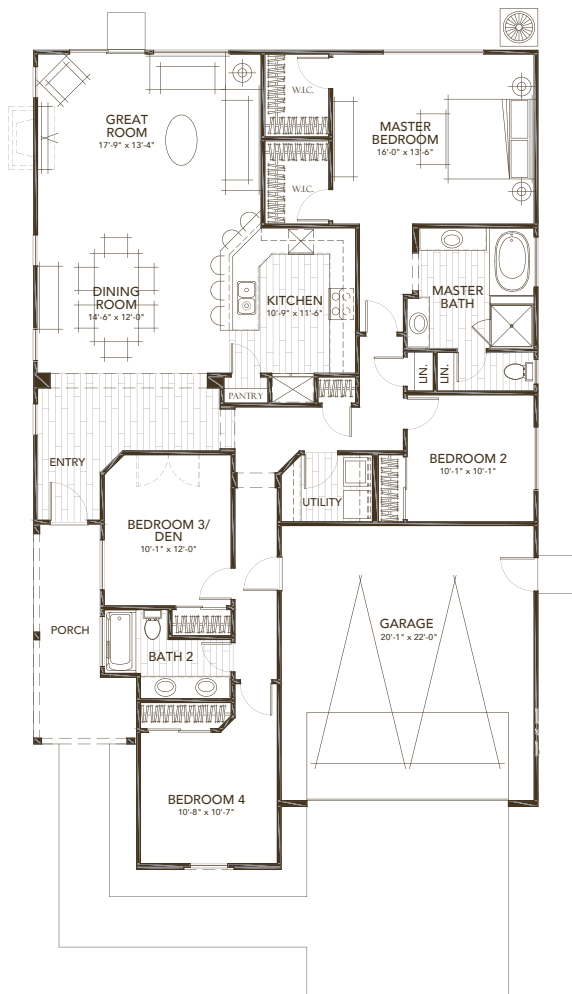

LOT 256 | LILY

SPANISH ELEVATION

4 BEDROOM | 2 BATH | 2 CAR GARAGE | 1,855 SQFT

*Picture is for conceptual purposes and does not include actual elevation, color, garage and driveway position.

SPANISH 1 COLOR SCHEME

-  Body:
Frost
-  Trim:
Cargo
-  Accent:
Saitillo
-  Roofing:
California Blend

WILDFLOWER IONE, CALIFORNIA

SALES CONTACT: MICHAEL MARKS (916) 952.8518

BRE Broker #00978257