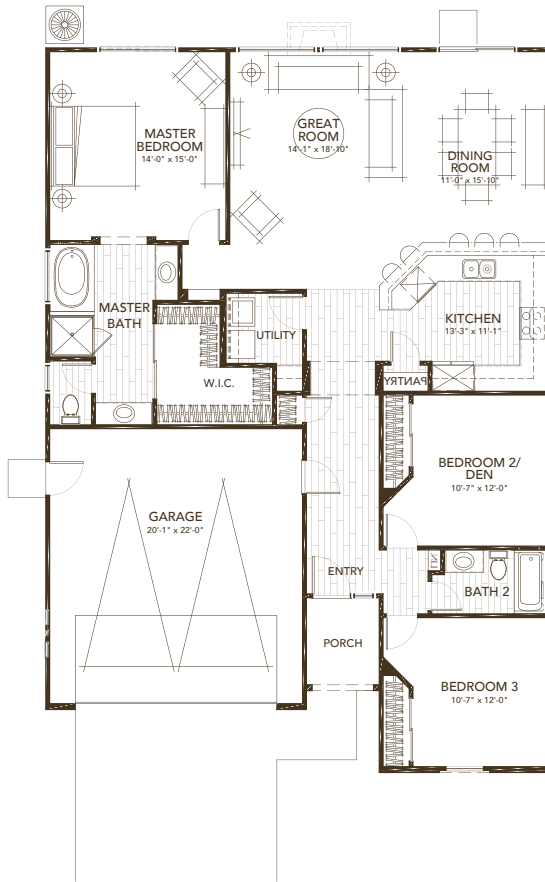

LOT 236 | DAISY

SPANISH ELEVATION

3 BEDROOM | 2 BATH | 2 CAR GARAGE | 1,660 SQFT

*Picture is for conceptual purposes and does not include actual elevation, color, garage and driveway position.

SPANISH 3 COLOR SCHEME

Body:
Victorian Gold

Trim:
Crème de Carmel

Accent:
Hidden Valley

Roofing:
California Blend

WILDFLOWER VINE, CALIFORNIA

SALES CONTACT: MICHAEL MARKS (916) 952.8518

BRE Broker #00978257