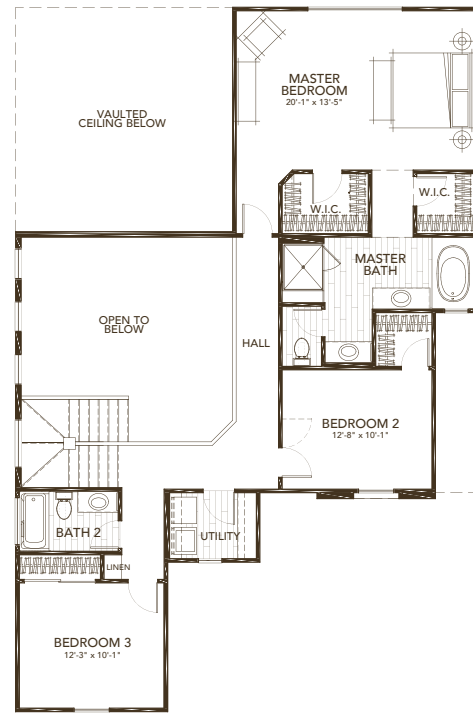

LOT 231 | POPPY

SPANISH ELEVATION

4 BEDROOM | 3 BATH | 3 CAR TANDEM GARAGE | 2,254 SQFT

*Picture is for conceptual purposes and does not include actual elevation, color, garage and driveway position.

SPANISH 3 COLOR SCHEME

- Body: Victorian Gold
- Trim: Crème de Carmel
- Accent: Hidden Valley
- Roofing: California Mission Blend

UPPER

WILDFLOWER IONE, CALIFORNIA

SALES CONTACT: MICHAEL MARKS (916) 952.8518

BRE Broker #00978257