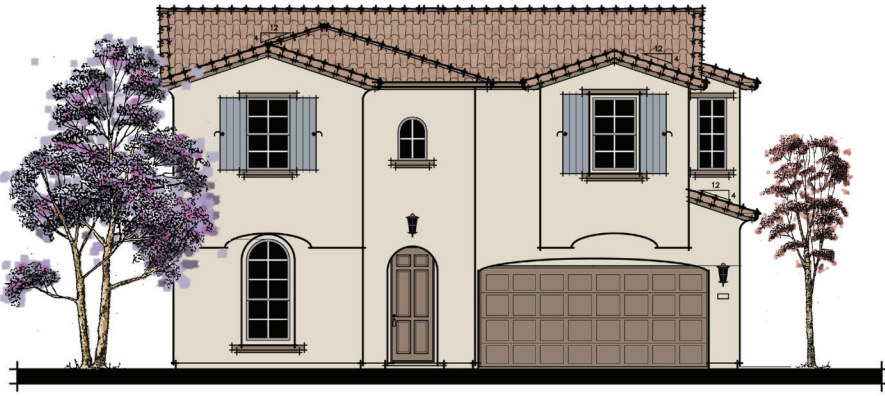

LOT 231 | POPPY

SPANISH ELEVATION

4 BEDROOM | 3 BATH | 3 CAR TANDEM GARAGE | 2,254 SQFT

*Picture is for conceptual purposes and does not include actual elevation, color, garage and driveway position.

SPANISH 3 COLOR SCHEME

-  Body: Victorian Gold
-  Trim: Crème de Carmel
-  Accent: Hidden Valley
-  Roofing: California Mission Blend

LOWER

UPPER

WILDFLOWER IONE, CALIFORNIA

SALES CONTACT: MICHAEL MARKS (916) 952.8518

BRE Broker #00978257