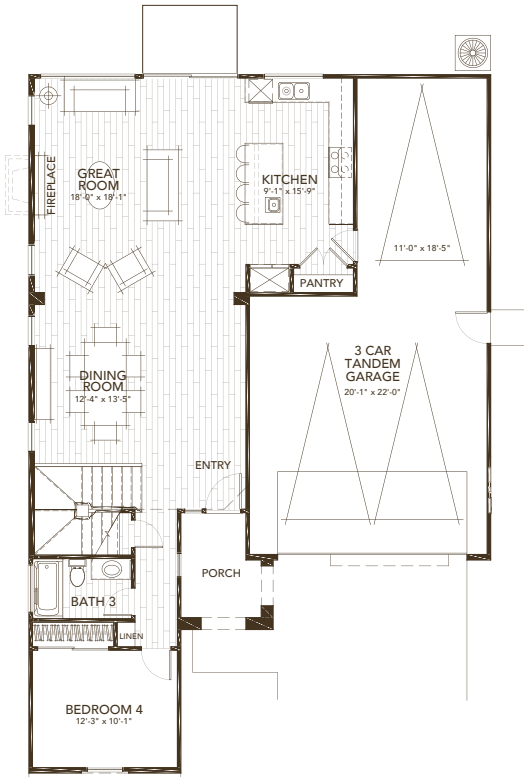

LOT 231 | POPPY

SPANISH ELEVATION

4 BEDROOM | 3 BATH | 3 CAR TANDEM GARAGE | 2,254 SQFT

*Picture is for conceptual purposes and does not include actual elevation, color, garage and driveway position.

SPANISH 3 COLOR SCHEME

- Body: Victorian Gold
- Trim: Crème de Carmel
- Accent: Hidden Valley
- Roofing: California Mission Blend

LOWER

WILDFLOWER IONE, CALIFORNIA

SALES CONTACT: MICHAEL MARKS (916) 952.8518

BRE Broker #00978257