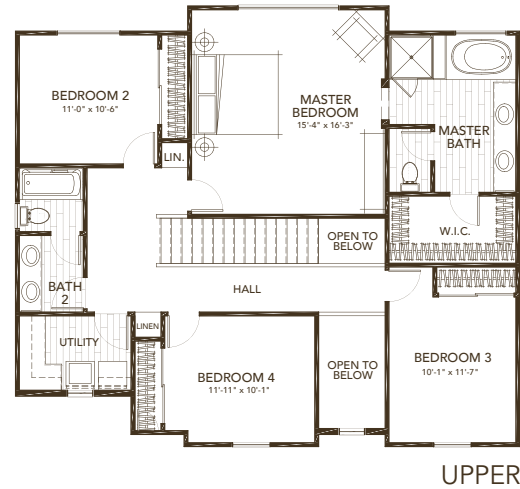

WILDFLOWER VINE, CALIFORNIA

SALES CONTACT: MICHAEL MARKS (916) 952.8518

BRE Broker #00978257