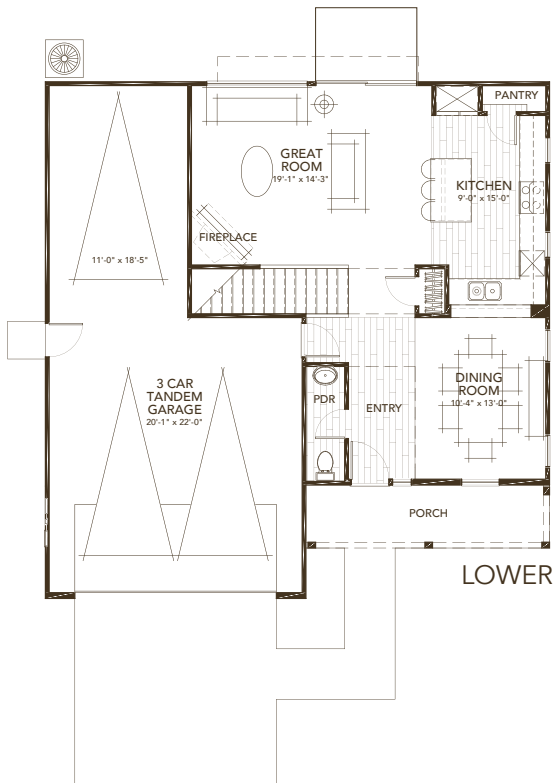

LOT 188 | IRIS

ENGLISH COUNTRY ELEVATION

4 BEDROOM | 2.5 BATH | 3 CAR TANDEM GARAGE | 2,018 SQFT

*Picture is for conceptual purposes and does not include actual elevation, color, garage and driveway position.

ENGLISH COUNTRY 1 COLOR SCHEME

	Body: Weathered White
	Trim: Chadwick
	Accent: Hampstead
	Roofing: Hickory
	Limestone: York

WILDFLOWER VINE, CALIFORNIA

SALES CONTACT: MICHAEL MARKS (916) 952.8518

BRE Broker #00978257