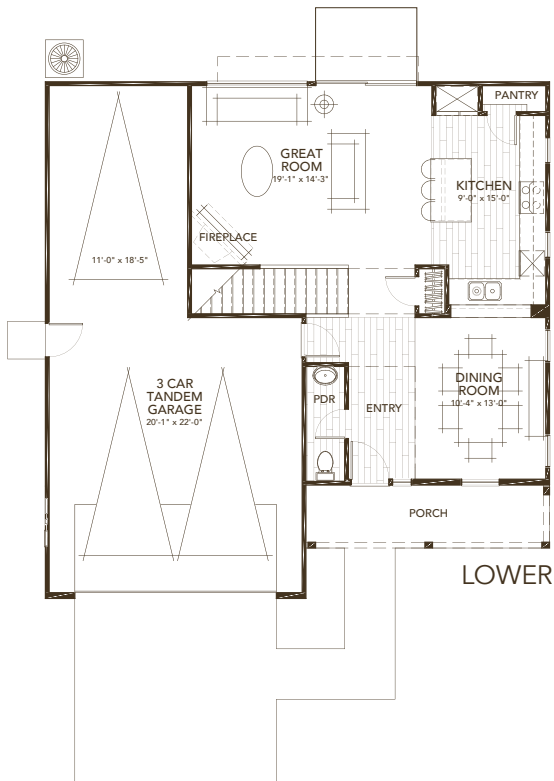

WILDFLOWER VINE, CALIFORNIA

SALES CONTACT: MICHAEL MARKS (916) 952.8518

BRE Broker #00978257