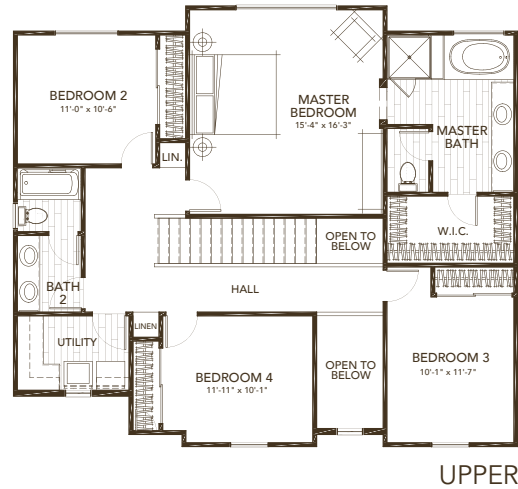

WILDFLOWER VINE, CALIFORNIA

SALES CONTACT: MICHAEL MARKS (916) 952.8518

BRE Broker #00978257