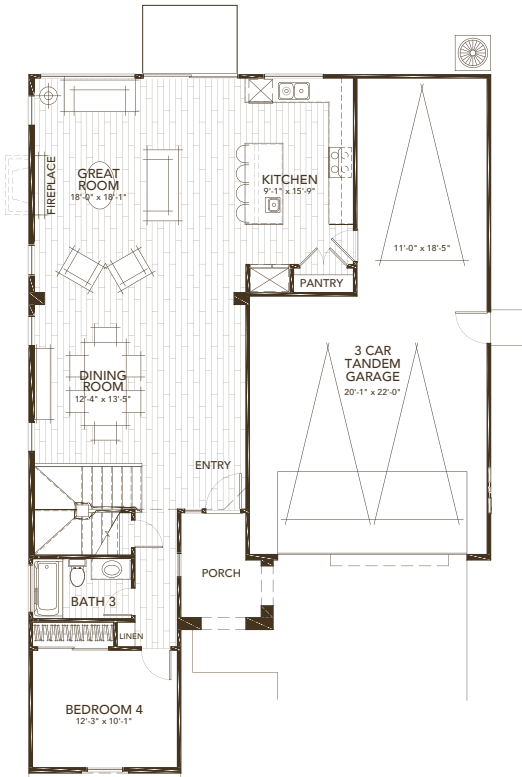

LOT 183 | POPPY

ENGLISH COUNTRY ELEVATION

4 BEDROOM | 3 BATH | 3 CAR TANDEM GARAGE | 2,254 SQFT

*Picture is for conceptual purposes and does not include actual elevation, color, garage and driveway position.

ENGLISH COUNTRY 3 COLOR SCHEME

	Body: Wise Owl
	Trim: Brown Town
	Accent: Mocha Java
	Roofing: Hickory
	Limestone: York

LOWER

UPPER

WILDFLOWER VINE, CALIFORNIA

SALES CONTACT: MICHAEL MARKS (916) 952.8518

BRE Broker #00978257