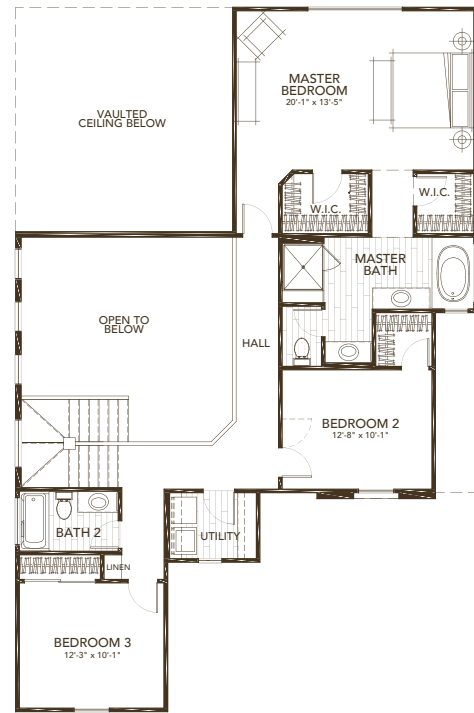

LOT 183 | POPPY

ENGLISH COUNTRY ELEVATION

4 BEDROOM | 3 BATH | 3 CAR TANDEM GARAGE | 2,254 SQFT

*Picture is for conceptual purposes and does not include actual elevation, color, garage and driveway position.

ENGLISH COUNTRY 3 COLOR SCHEME

	Body: Wise Owl
	Trim: Brown Town
	Accent: Mocha Java
	Roofing: Hickory
	Limestone: York

LOWER

UPPER

WILDFLOWER VINE, CALIFORNIA

SALES CONTACT: MICHAEL MARKS (916) 952.8518

BRE Broker #00978257