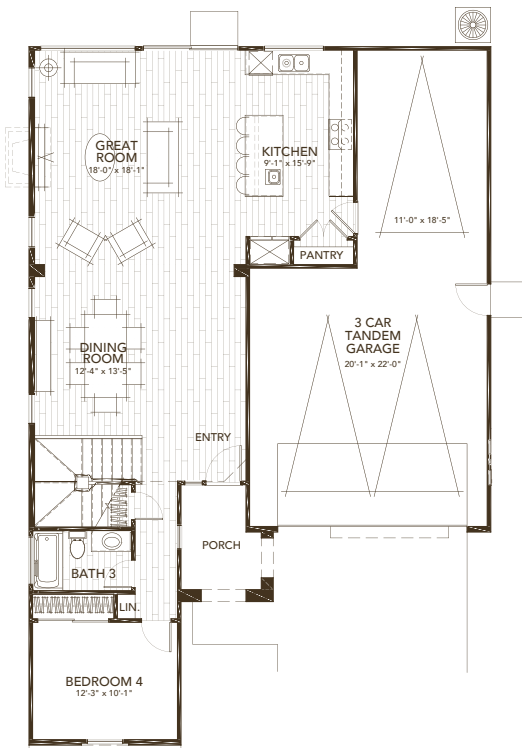

LOT 183 | POPPY

ENGLISH COUNTRY ELEVATION

4 BEDROOM | 3 BATH | 3 CAR TANDEM GARAGE | 2,254 SQFT

*Picture is for conceptual purposes and does not include actual elevation, color, garage and driveway position.

ENGLISH COUNTRY 3 COLOR SCHEME

	Body: Wise Owl
	Trim: Brown Town
	Accent: Mocha Java
	Roofing: Hickory
	Limestone: York

LOWER

WILDFLOWER IONE, CALIFORNIA

SALES CONTACT: MICHAEL MARKS (916) 952.8518

BRE Broker #00978257