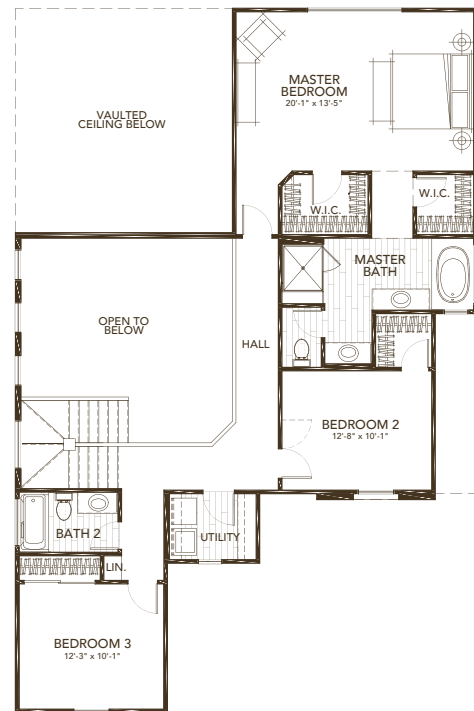

LOT 183 | POPPY

ENGLISH COUNTRY ELEVATION

4 BEDROOM | 3 BATH | 3 CAR TANDEM GARAGE | 2,254 SQFT

*Picture is for conceptual purposes and does not include actual elevation, color, garage and driveway position.

ENGLISH COUNTRY 3 COLOR SCHEME

	Body: Wise Owl
	Trim: Brown Town
	Accent: Mocha Java
	Roofing: Hickory
	Limestone: York

UPPER

WILDFLOWER IONE, CALIFORNIA

SALES CONTACT: MICHAEL MARKS (916) 952.8518

BRE Broker #00978257