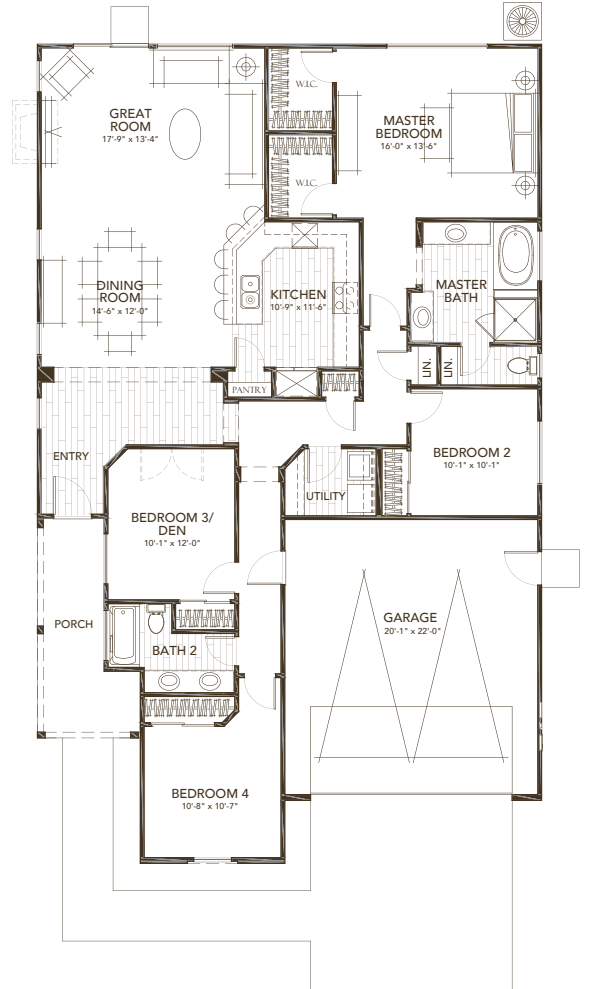

LILY

4 BEDROOM | 2 BATH | 2 CAR GARAGE | 1,855 SQFT

ENGLISH COUNTRY

MILL VALLEY RANCH

SPANISH

WILDFLOWER  IONE, CALIFORNIA

SALES CONTACT: MICHAEL MARKS (916) 952.8518

BRE Broker #00978257