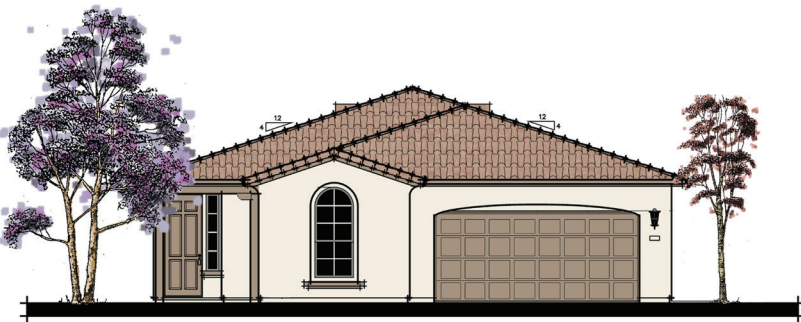

LILY

4 BEDROOM | 2 BATH | 2 CAR GARAGE | 1,855 SQFT

ENGLISH COUNTRY

MILL VALLEY RANCH

SPANISH

WILDFLOWER  IONE, CALIFORNIA

SALES CONTACT: MICHAEL MARKS (916) 952.8518

BRE Broker #00978257