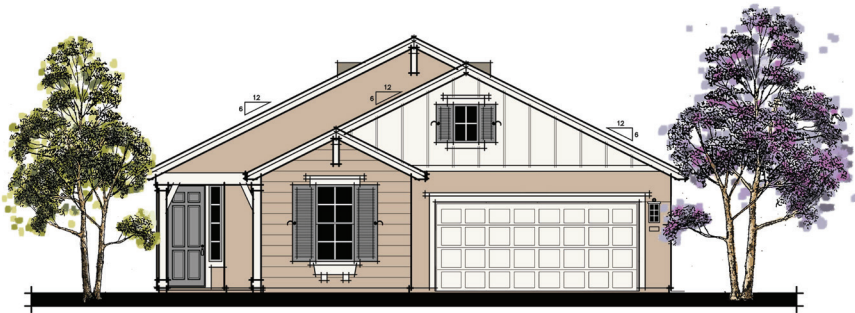

LILY

4 BEDROOM | 2 BATH | 2 CAR GARAGE | 1,855 SQFT

ENGLISH COUNTRY

MILL VALLEY RANCH

SPANISH

WILDFLOWER  IONE, CALIFORNIA

SALES CONTACT: MICHAEL MARKS (916) 952.8518

BRE Broker #00978257