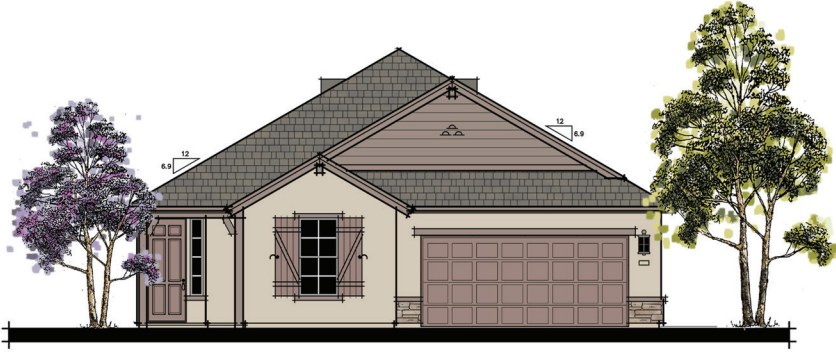

LILY

4 BEDROOM | 2 BATH | 2 CAR GARAGE | 1,855 SQFT

ENGLISH COUNTRY

MILL VALLEY RANCH

SPANISH

WILDFLOWER  IONE, CALIFORNIA

SALES CONTACT: MICHAEL MARKS (916) 952.8518

BRE Broker #00978257