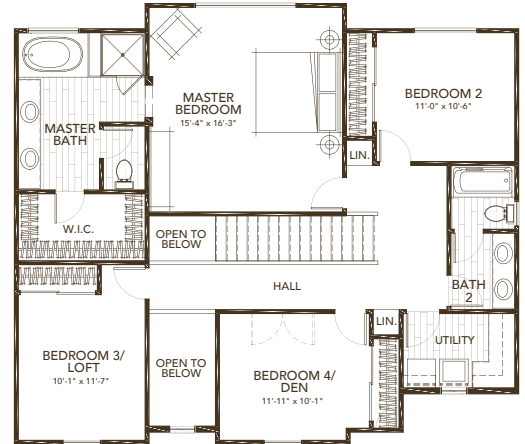

IRIS

4 BEDROOM | 2.5 BATH | 3 CAR TANDEM GARAGE | 2,018 SQFT

ENGLISH COUNTRY

UPPER

MILL VALLEY RANCH

LOWER

SPANISH

WILDFLOWER IONE, CALIFORNIA