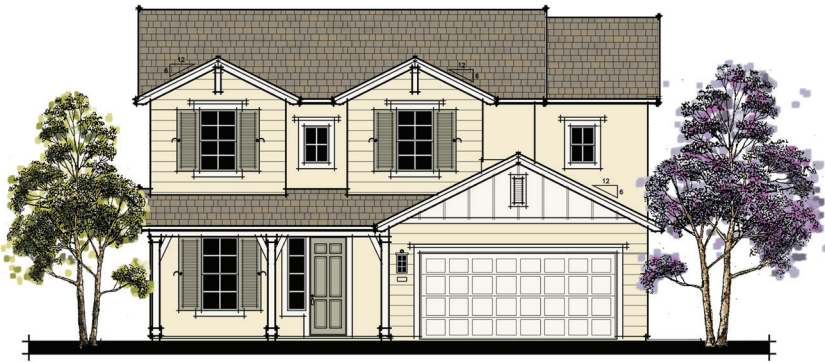

IRIS

4 BEDROOM | 2.5 BATH | 3 CAR TANDEM GARAGE | 2,018 SQFT

ENGLISH COUNTRY

UPPER

MILL VALLEY RANCH

LOWER

SPANISH

WILDFLOWER IONE, CALIFORNIA