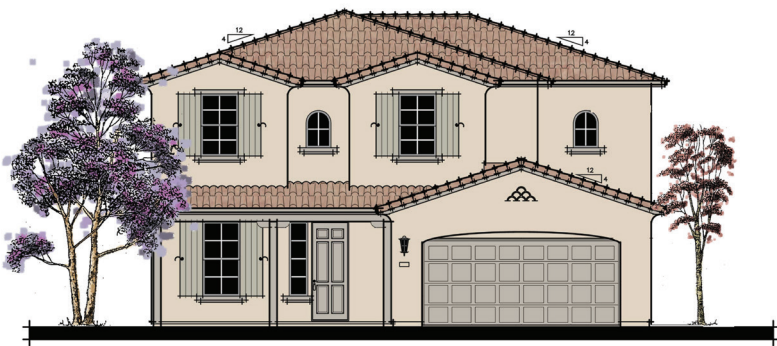

IRIS

4 BEDROOM | 2.5 BATH | 3 CAR TANDEM GARAGE | 2,018 SQFT

ENGLISH COUNTRY

UPPER

MILL VALLEY RANCH

LOWER

SPANISH

WILDFLOWER IONE, CALIFORNIA