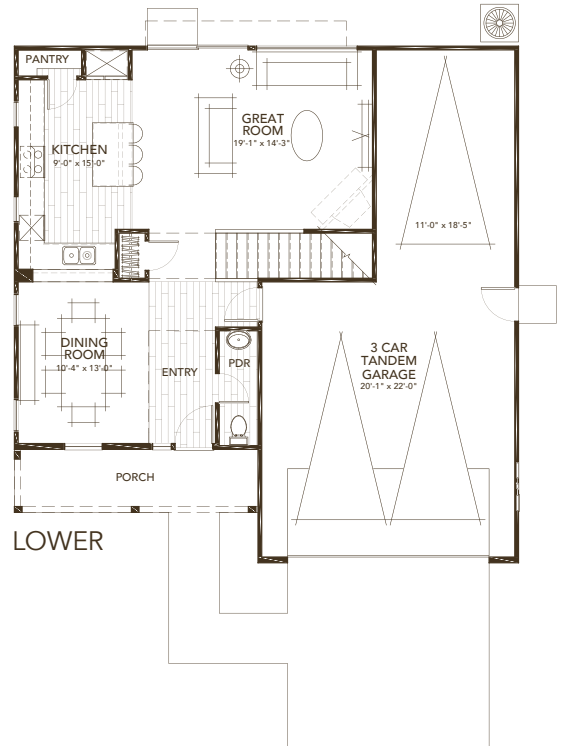

IRIS

4 BEDROOM | 2.5 BATH | 3 CAR TANDEM GARAGE | 2,018 SQFT

ENGLISH COUNTRY

UPPER

MILL VALLEY RANCH

LOWER

SPANISH

WILDFLOWER IONE, CALIFORNIA