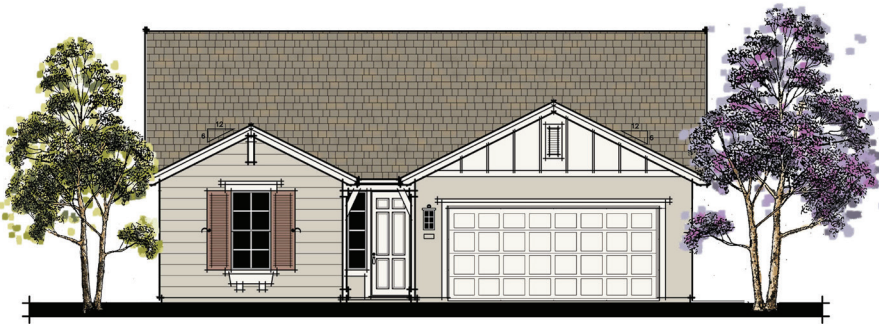

DAISY

3 BEDROOM | 2 BATH | 2 CAR GARAGE | 1,660 SQFT

ENGLISH COUNTRY

MILL VALLEY RANCH

SPANISH

WILDFLOWER  IONE, CALIFORNIA

SALES CONTACT: MICHAEL MARKS (916) 952.8518

BRE Broker #00978257