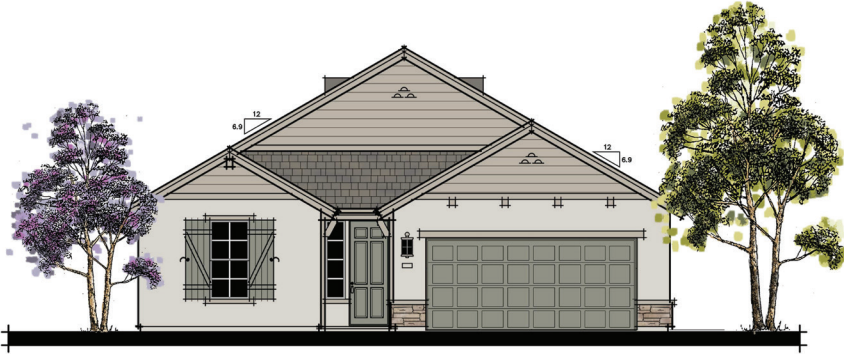

DAISY

3 BEDROOM | 2 BATH | 2 CAR GARAGE | 1,660 SQFT

ENGLISH COUNTRY

MILL VALLEY RANCH

SPANISH

WILDFLOWER  IONE, CALIFORNIA

SALES CONTACT: MICHAEL MARKS (916) 952.8518

BRE Broker #00978257