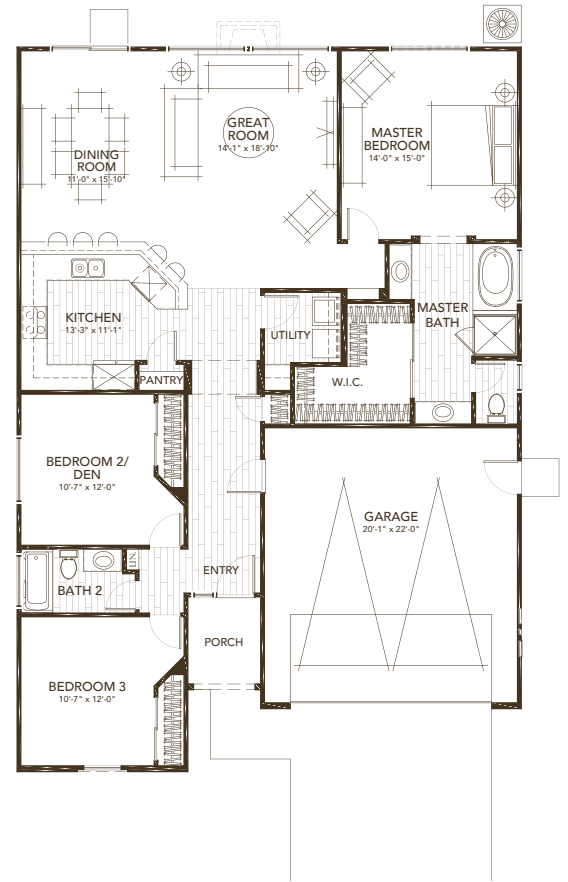

DAISY

3 BEDROOM | 2 BATH | 2 CAR GARAGE | 1,660 SQFT

ENGLISH COUNTRY

MILL VALLEY RANCH

SPANISH

WILDFLOWER  IONE, CALIFORNIA

SALES CONTACT: MICHAEL MARKS (916) 952.8518

BRE Broker #00978257