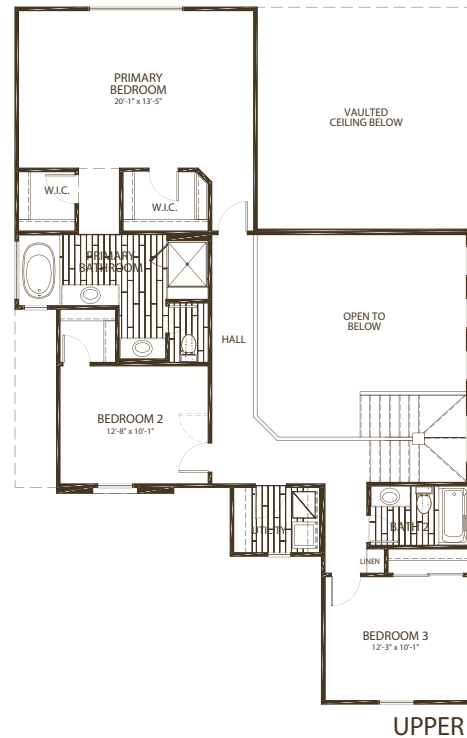

LOT 69 | POPPY

ENGLISH COUNTRY ELEVATION

4 BEDROOM | 3 BATH | 3 CAR TANDEM GARAGE | 2,254 SQFT

*Picture is for conceptual purposes and does not include actual elevation, color, garage and driveway position.

ENGLISH COUNTRY 1 COLOR SCHEME

-  Body:
Weathered White
-  Trim:
Chadwick
-  Accent:
Hampstead
-  Roofing:
Alameda Range
-  Limestone:
York

WILDFLOWER IONE, CALIFORNIA

SALES CONTACT: MICHAEL MARKS (916) 952.8518