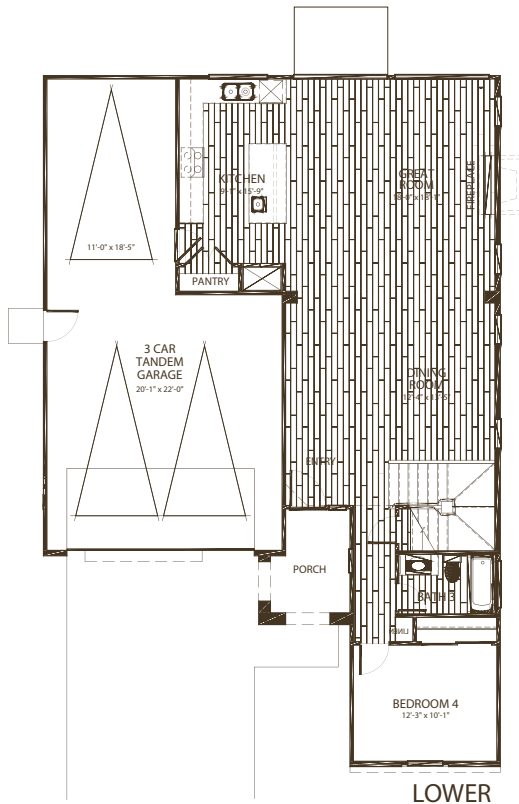

LOT 69 | POPPY

ENGLISH COUNTRY ELEVATION

4 BEDROOM | 3 BATH | 3 CAR TANDEM GARAGE | 2,254 SQFT

*Picture is for conceptual purposes and does not include actual elevation, color, garage and driveway position.

ENGLISH COUNTRY 1 COLOR SCHEME

-  Body:
Weathered White
-  Trim:
Chadwick
-  Accent:
Hampstead
-  Roofing:
Alameda Range
-  Limestone:
York

WILDFLOWER IONE, CALIFORNIA

SALES CONTACT: MICHAEL MARKS (916) 952.8518