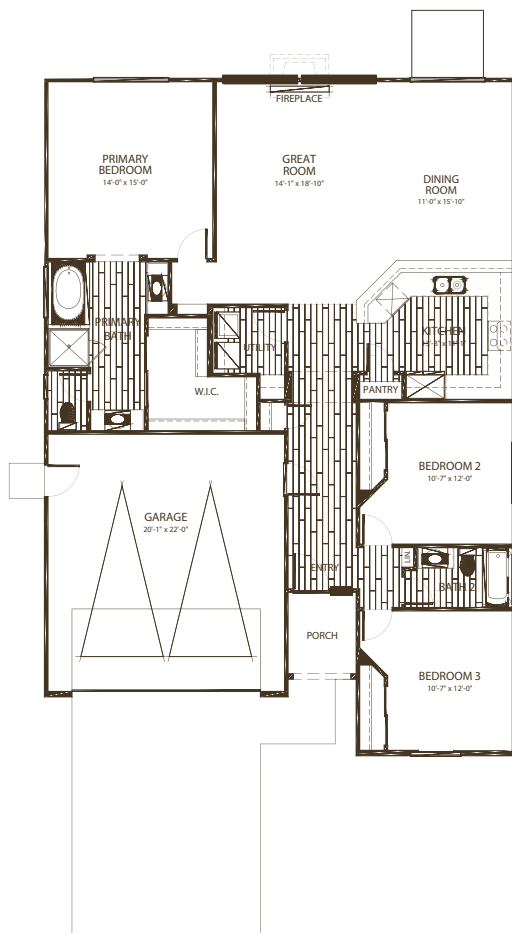

# LOT 67 | DAISY

## ENGLISH COUNTRY ELEVATION

3 BEDROOM | 2 BATH | 2 CAR GARAGE | 1,660 SQFT

\*Picture is for conceptual purposes and does not include actual elevation, color, garage and driveway position.