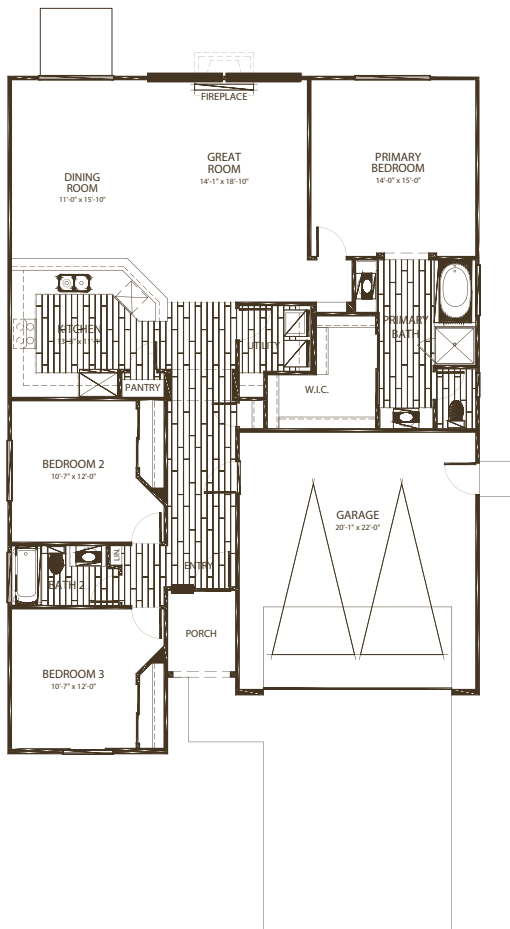

LOT 66 | DAISY

ENGLISH COUNTRY ELEVATION

3 BEDROOM | 2 BATH | 2 CAR GARAGE | 1,660 SQFT

*Picture is for conceptual purposes and does not include actual elevation, color, garage and driveway position.

ENGLISH COUNTRY 2 COLOR SCHEME

-  Body: Bone
-  Trim: Fieldstone
-  Accent: Made in the Shade
-  Roofing: Alameda Range
-  Limestone: York

WILDFLOWER VINE, CALIFORNIA

SALES CONTACT: MICHAEL MARKS (916) 952.8518

BRE Broker #00978257