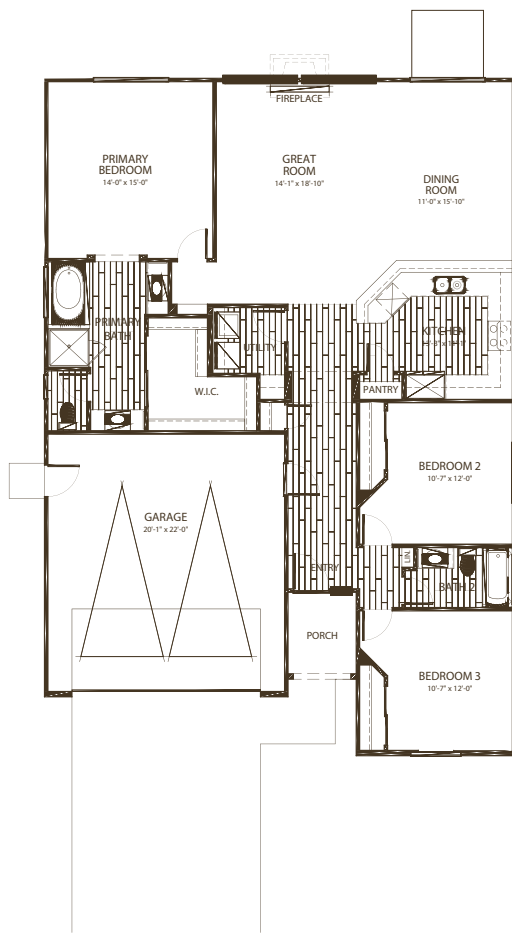

# LOT 65 | DAISY

## SPANISH ELEVATION

3 BEDROOM | 2 BATH | 2 CAR GARAGE | 1,660 SQFT

\*Picture is for conceptual purposes and does not include actual elevation, color, garage and driveway position.