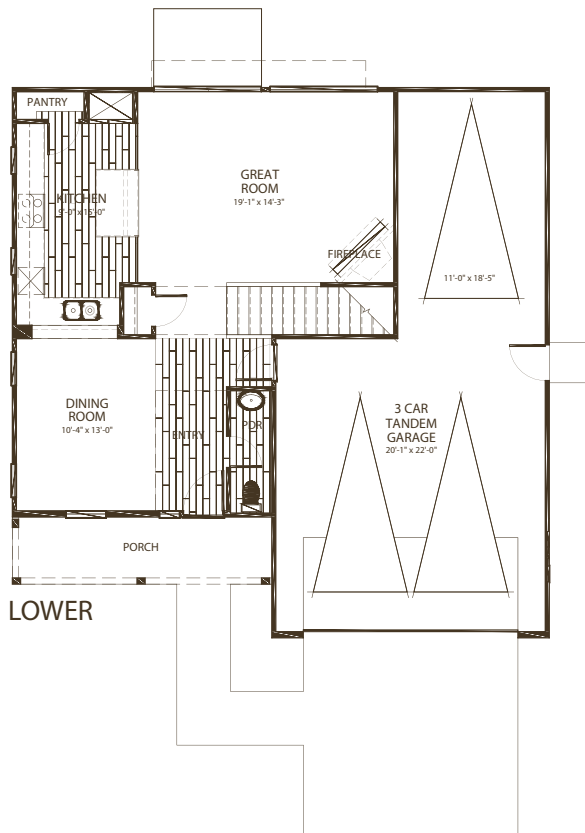

LOT 89 | IRIS

SPANISH ELEVATION

4 BEDROOM | 2.5 BATH | 3 CAR TANDEM GARAGE | 2,018 SQFT

*Picture is for conceptual purposes and does not include actual elevation, color, garage and driveway position.

SPANISH 1 COLOR SCHEME

-  Body: Frost
-  Trim: Cargo
-  Accent: Saltillo
-  Roofing: Valencia

WILDFLOWER VINE, CALIFORNIA
SALES CONTACT: MICHAEL MARKS (916) 952.8518
BRE Broker #00978257