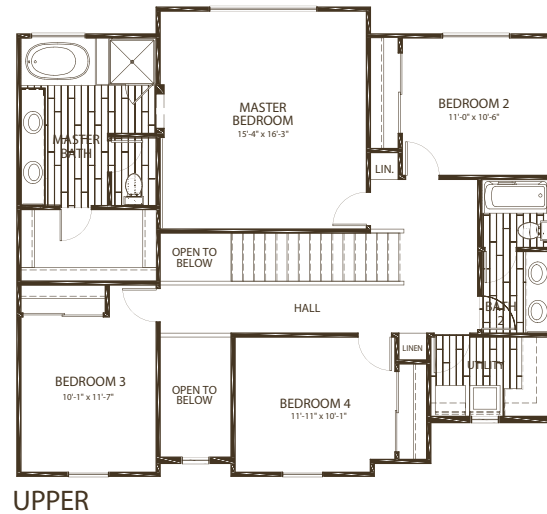

WILDFLOWER VINE, CALIFORNIA
SALES CONTACT: MICHAEL MARKS (916) 952.8518
BRE Broker #00978257