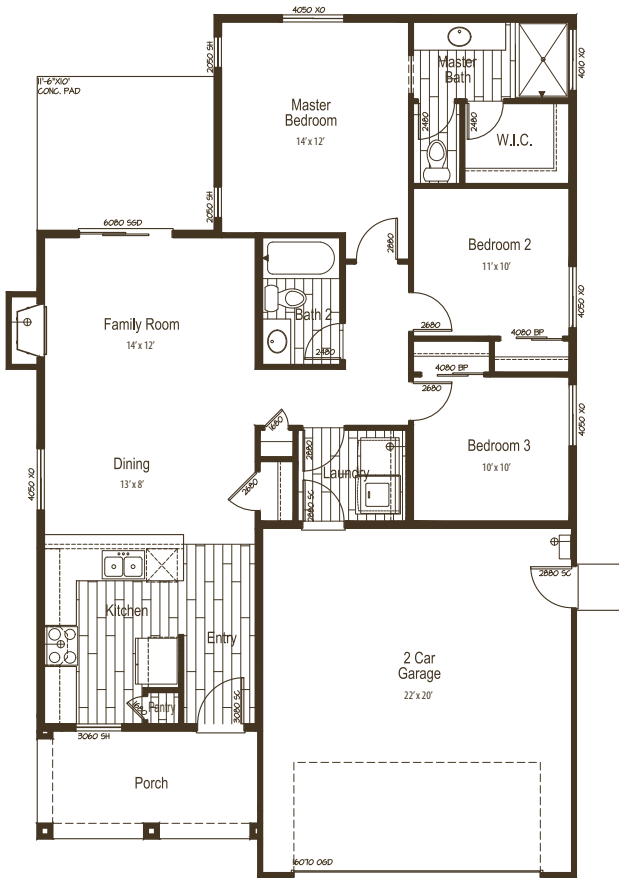

# LOT 50 | TULIP

## ENGLISH COUNTRY ELEVATION

3 BEDROOM | 2 BATH | 2 CAR GARAGE | 1,198 SQFT

\*Picture is for conceptual purposes and does not include actual elevation, color, garage and driveway position.

### ENGLISH COUNTRY 3 COLOR SCHEME

-  Body:  
Wise Owl
-  Trim:  
Brown Town
-  Accent:  
Mocha Java
-  Roofing:  
Alameda Range
-  Limestone:  
York

WILDFLOWER VINE, CALIFORNIA  
SALES CONTACT: MICHAEL MARKS (916) 952.8518  
BRE Broker #00978257