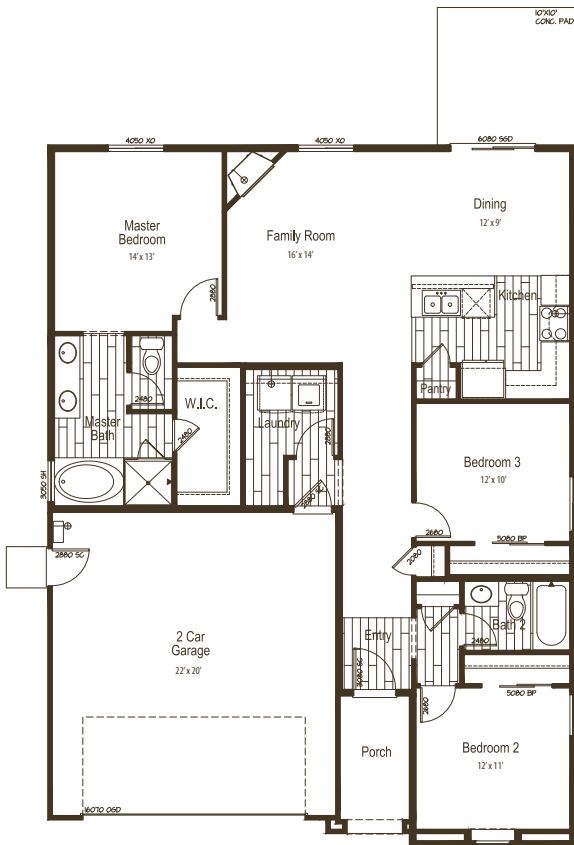

LOT 49 | VIOLET

SPANISH ELEVATION

3 BEDROOM | 2 BATH | 2 CAR GARAGE | 1,364 SQFT

*Picture is for conceptual purposes and does not include actual elevation, color, garage and driveway position.

SPANISH 3 COLOR SCHEME

-  Body:
Victorian Gold
-  Trim:
Crème de Carmel
-  Accent:
Hidden Valley
-  Roofing:
Valencia

WILDFLOWER VINE, CALIFORNIA
SALES CONTACT: MICHAEL MARKS (916) 952.8518
BRE Broker #00978257