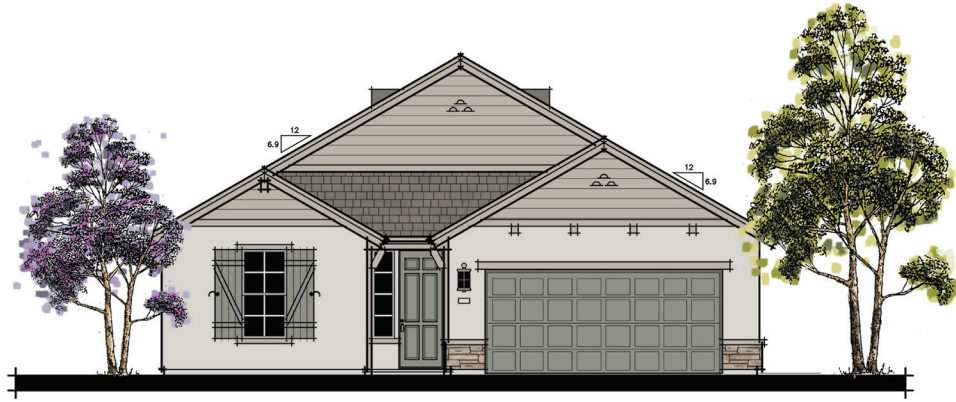

LOT 222 | DAISY

ENGLISH COUNTRY ELEVATION

3 BEDROOM | 2 BATH | 2 CAR GARAGE | 1,660 SQFT

ENGLISH COUNTRY 1 COLOR SCHEME

-  Body:
Weathered White
-  Trim:
Chadwick
-  Accent:
Hampstead
-  Roofing:
Hickory
-  Limestone:
York