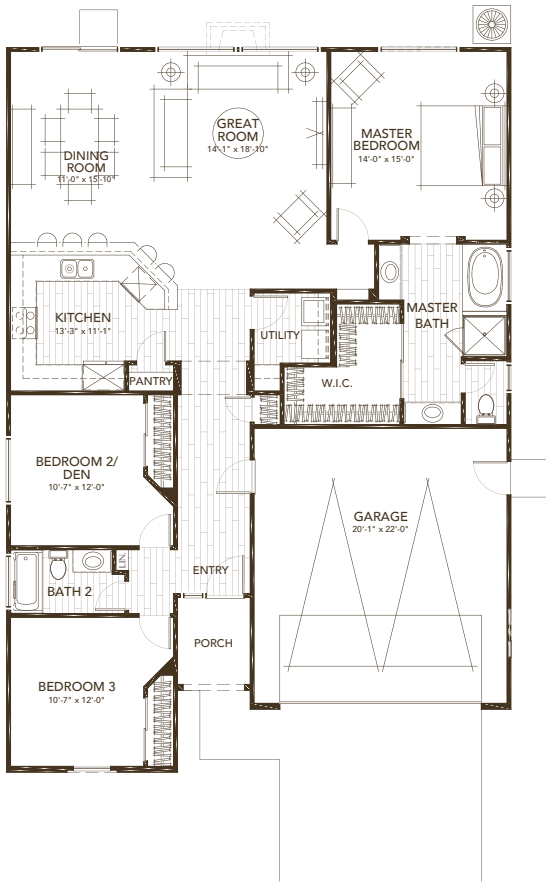

LOT 222 | DAISY

ENGLISH COUNTRY ELEVATION

3 BEDROOM | 2 BATH | 2 CAR GARAGE | 1,660 SQFT

ENGLISH COUNTRY 1 COLOR SCHEME

-  Body:
Weathered White
-  Trim:
Chadwick
-  Accent:
Hampstead
-  Roofing:
Hickory
-  Limestone:
York