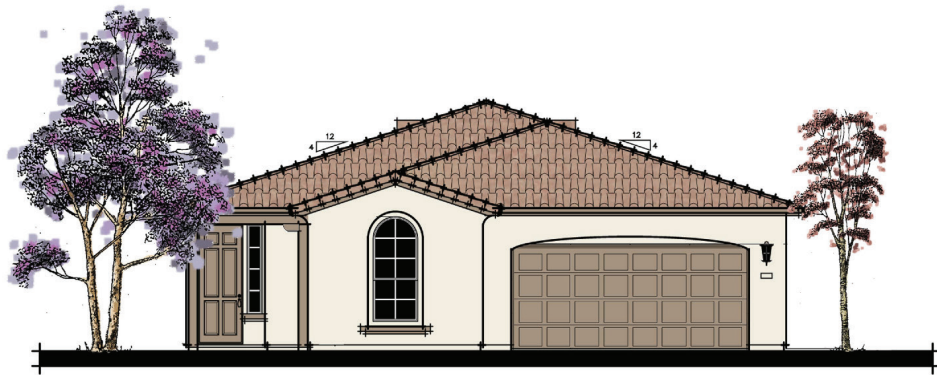

LOT 221 | LILY

SPANISH ELEVATION

4 BEDROOM | 2 BATH | 2 CAR GARAGE | 1,855 SQFT

SPANISH 2 COLOR SCHEME

Body:
Snip of Tannin

Trim:
Latte Please

Accent:
Mirador

Roofing:
California Blend