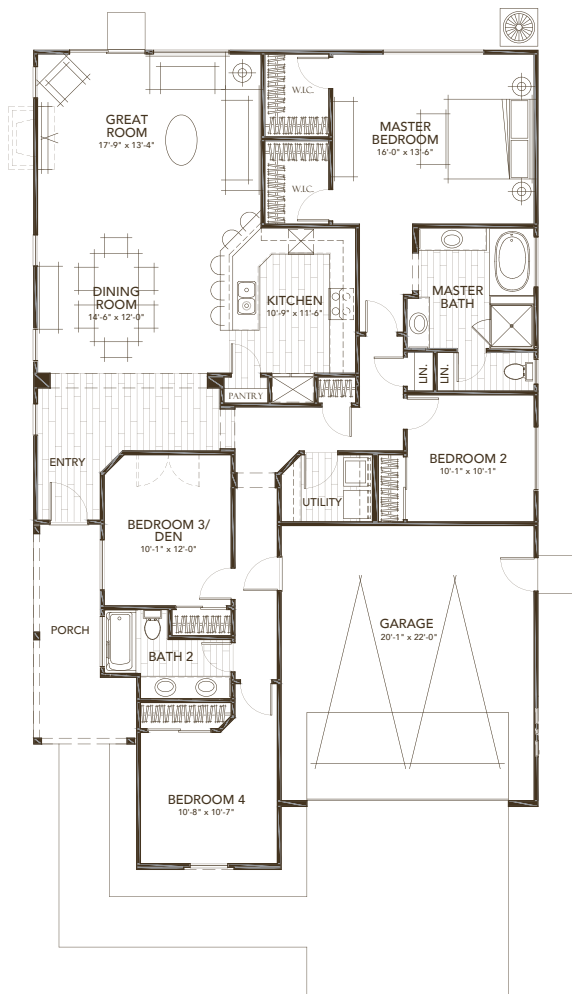

LOT 221 | LILY

SPANISH ELEVATION

4 BEDROOM | 2 BATH | 2 CAR GARAGE | 1,855 SQFT

SPANISH 2 COLOR SCHEME

Body:
Snip of Tannin

Trim:
Latte Please

Accent:
Mirador

Roofing:
California Blend