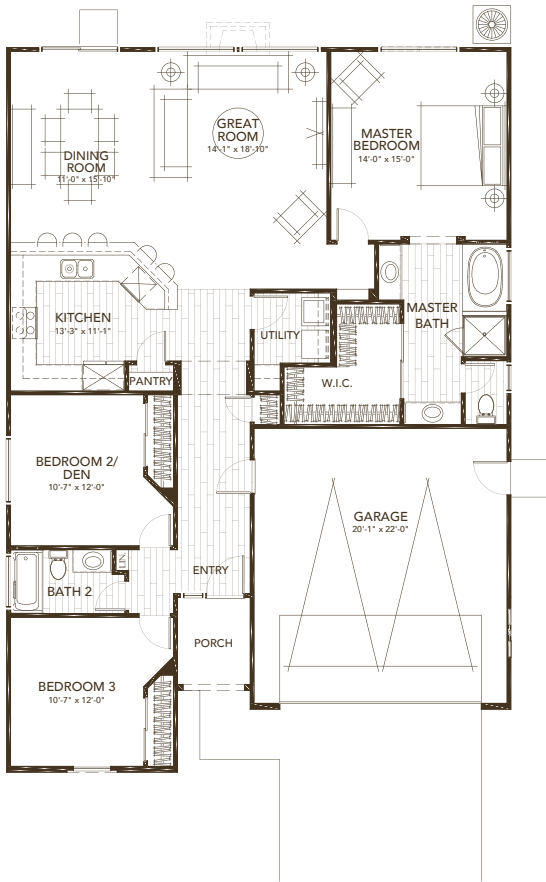

# LOT 219 | DAISY

## SPANISH ELEVATION

3 BEDROOM | 2 BATH | 2 CAR GARAGE | 1,660 SQFT