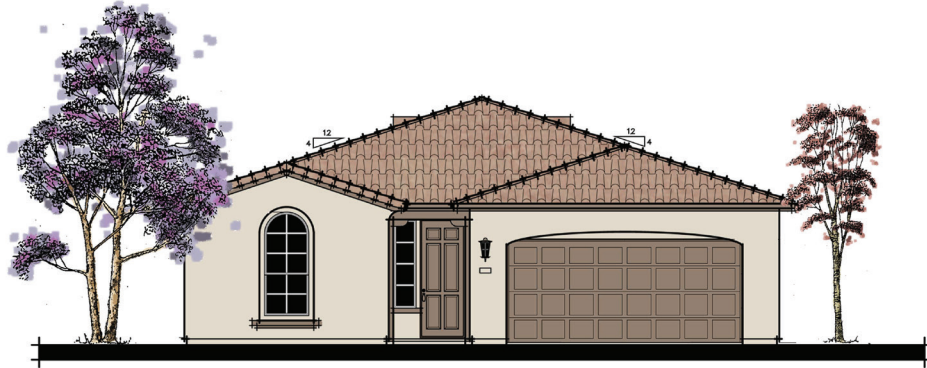

# LOT 219 | DAISY

## SPANISH ELEVATION

3 BEDROOM | 2 BATH | 2 CAR GARAGE | 1,660 SQFT

### SPANISH 3 COLOR SCHEME

Body:  
Victorian Gold

Trim:  
Crème de Carmel

Accent:  
Hidden Valley

Roofing:  
California Blend

WILDFLOWER IONE, CALIFORNIA

**SALES CONTACT: MICHAEL MARKS (916) 952.8518**

BRE Broker #00978257