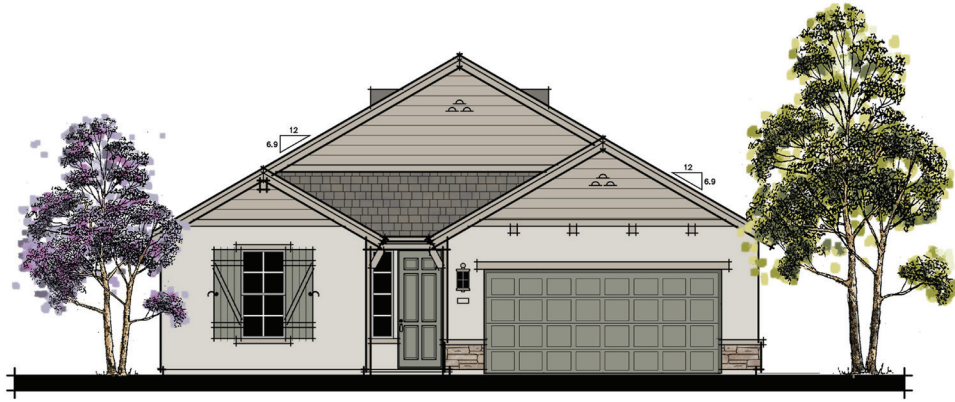

# LOT 217 | DAISY

## ENGLISH COUNTRY ELEVATION

3 BEDROOM | 2 BATH | 2 CAR GARAGE | 1,660 SQFT

### ENGLISH COUNTRY 2 COLOR SCHEME

-  Body:  
Bone
-  Trim:  
Fieldstone
-  Accent:  
Made in the Shade
-  Roofing:  
Hickory
-  Limestone:  
York

WILDFLOWER IONE, CALIFORNIA

SALES CONTACT: MICHAEL MARKS (916) 952.8518