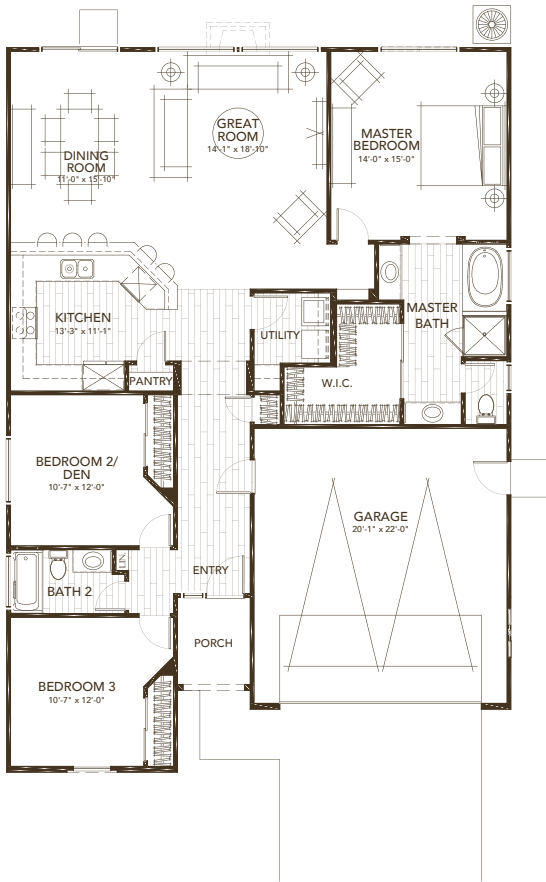

# LOT 217 | DAISY

## ENGLISH COUNTRY ELEVATION

3 BEDROOM | 2 BATH | 2 CAR GARAGE | 1,660 SQFT

### ENGLISH COUNTRY 2 COLOR SCHEME

-  Body:  
Bone
-  Trim:  
Fieldstone
-  Accent:  
Made in the Shade
-  Roofing:  
Hickory
-  Limestone:  
York

WILDFLOWER IONE, CALIFORNIA

SALES CONTACT: MICHAEL MARKS (916) 952.8518