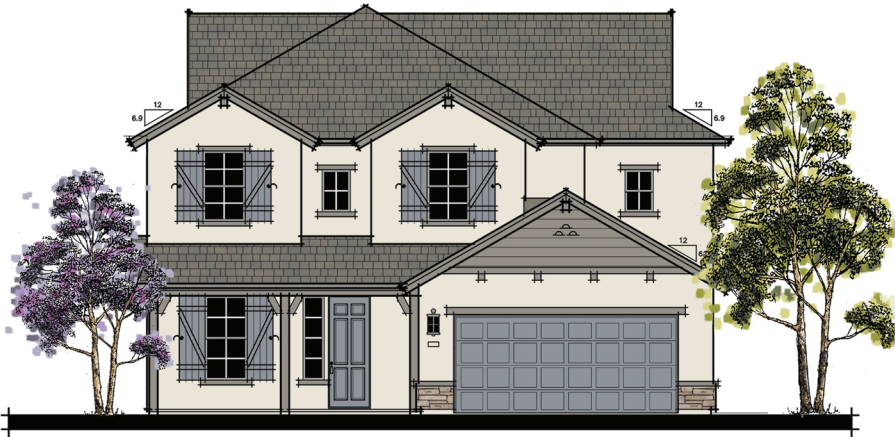

LOT 216 | IRIS

ENGLISH COUNTRY ELEVATION

4 BEDROOM | 2.5 BATH | 3 CAR TANDEM GARAGE | 2,018 SQFT

ENGLISH COUNTRY 3 COLOR SCHEME

-  Body:
Wise Owl
-  Trim:
Brown Town
-  Accent:
Mocha Java
-  Roofing:
Hickory
-  Limestone:
York