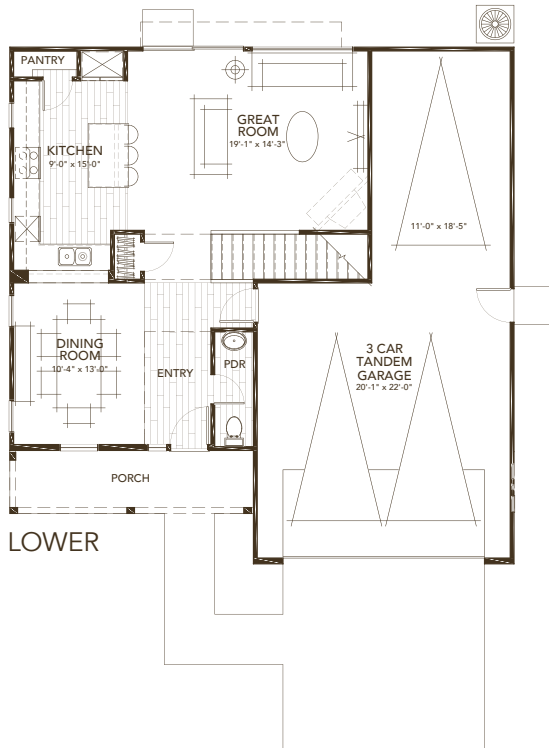

LOT 216 | IRIS

ENGLISH COUNTRY ELEVATION

4 BEDROOM | 2.5 BATH | 3 CAR TANDEM GARAGE | 2,018 SQFT

ENGLISH COUNTRY 3 COLOR SCHEME

-  Body:
Wise Owl
-  Trim:
Brown Town
-  Accent:
Mocha Java
-  Roofing:
Hickory
-  Limestone:
York