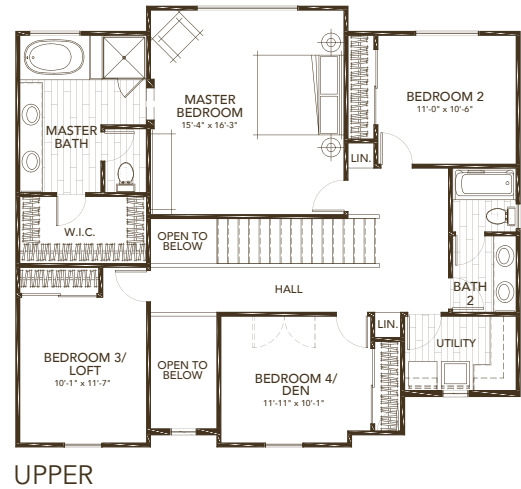

LOT 216 | IRIS

ENGLISH COUNTRY ELEVATION

4 BEDROOM | 2.5 BATH | 3 CAR TANDEM GARAGE | 2,018 SQFT

ENGLISH COUNTRY 3 COLOR SCHEME

-  Body:
Wise Owl
-  Trim:
Brown Town
-  Accent:
Mocha Java
-  Roofing:
Hickory
-  Limestone:
York