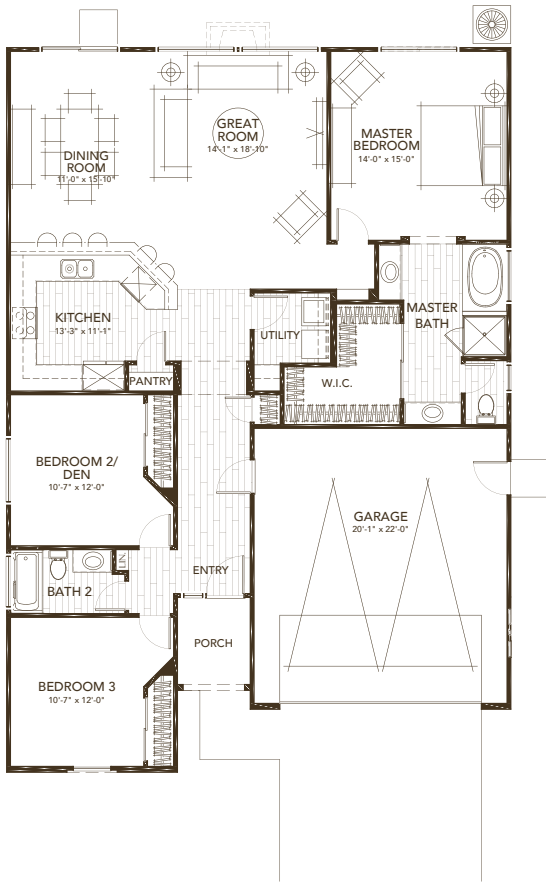

# LOT 215 | DAISY

## SPANISH ELEVATION

3 BEDROOM | 2 BATH | 2 CAR GARAGE | 1,660 SQFT