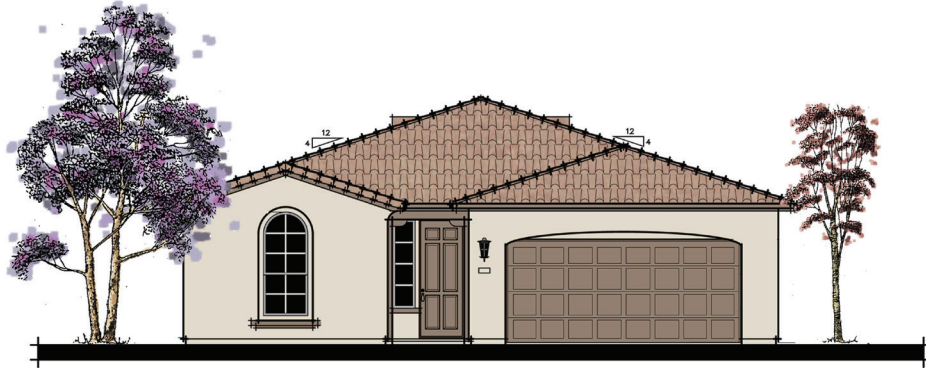

# LOT 215 | DAISY

## SPANISH ELEVATION

3 BEDROOM | 2 BATH | 2 CAR GARAGE | 1,660 SQFT

### SPANISH 1 COLOR SCHEME

-  Body:  
Frost
-  Trim:  
Cargo
-  Accent:  
Saltillo
-  Roofing:  
California Blend

WILDFLOWER IONE, CALIFORNIA

**SALES CONTACT: MICHAEL MARKS (916) 952.8518**

BRE Broker #00978257