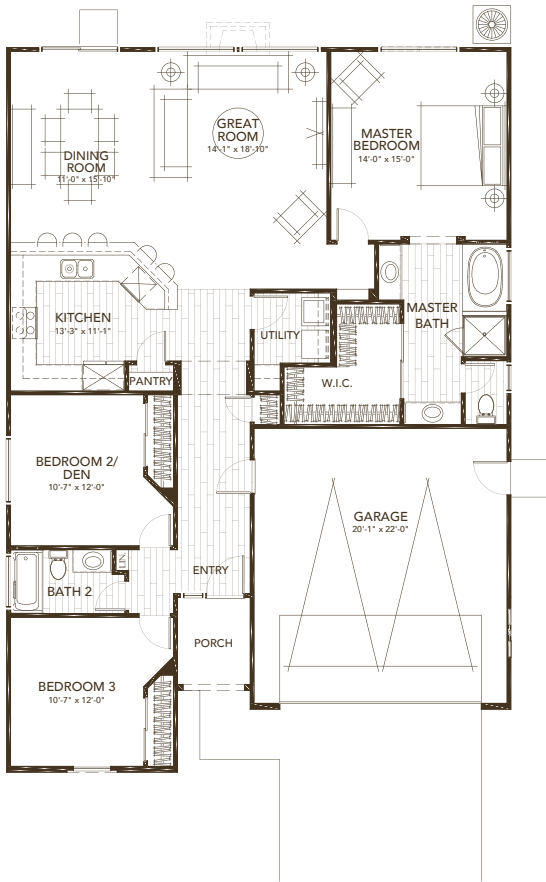

LOT 214 | DAISY

ENGLISH COUNTRY ELEVATION

3 BEDROOM | 2 BATH | 2 CAR GARAGE | 1,660 SQFT

ENGLISH COUNTRY 1 COLOR SCHEME

-  Body:
Weathered White
-  Trim:
Chadwick
-  Accent:
Hampstead
-  Roofing:
Hickory
-  Limestone:
York