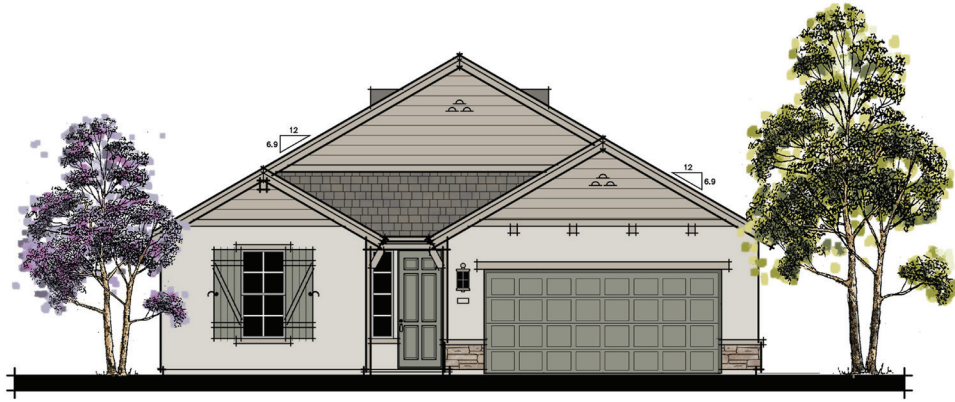

LOT 214 | DAISY

ENGLISH COUNTRY ELEVATION

3 BEDROOM | 2 BATH | 2 CAR GARAGE | 1,660 SQFT

ENGLISH COUNTRY 1 COLOR SCHEME

-  Body:
Weathered White
-  Trim:
Chadwick
-  Accent:
Hampstead
-  Roofing:
Hickory
-  Limestone:
York