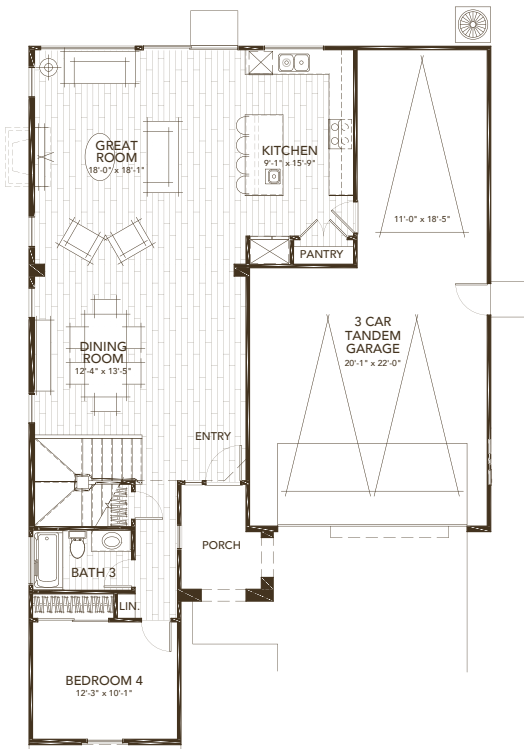

LOT 243 | POPPY

ENGLISH COUNTRY ELEVATION

4 BEDROOM | 3 BATH | 3 CAR TANDEM GARAGE | 2,254 SQFT

ENGLISH COUNTRY 3 COLOR SCHEME

-  Body:
Wise Owl
-  Trim:
Brown Town
-  Accent:
Mocha Java
-  Roofing:
Hickory
-  Limestone:
York