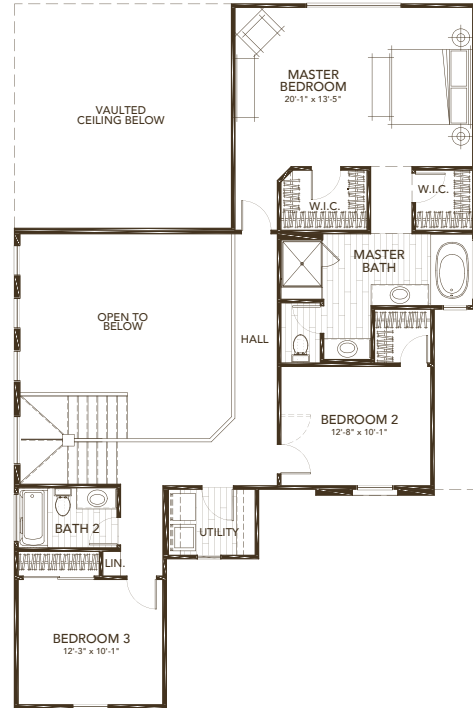

LOT 243 | POPPY

ENGLISH COUNTRY ELEVATION

4 BEDROOM | 3 BATH | 3 CAR TANDEM GARAGE | 2,254 SQFT

ENGLISH COUNTRY 3 COLOR SCHEME

- Body:
  Wise Owl
- Trim:
  Brown Town
- Accent:
  Mocha Java
- Roofing:
  Hickory
- Limestone:
  York

UPPER

WILDFLOWER IONE, CALIFORNIA

SALES CONTACT: MICHAEL MARKS (916) 952.8518

BRE Broker #00978257