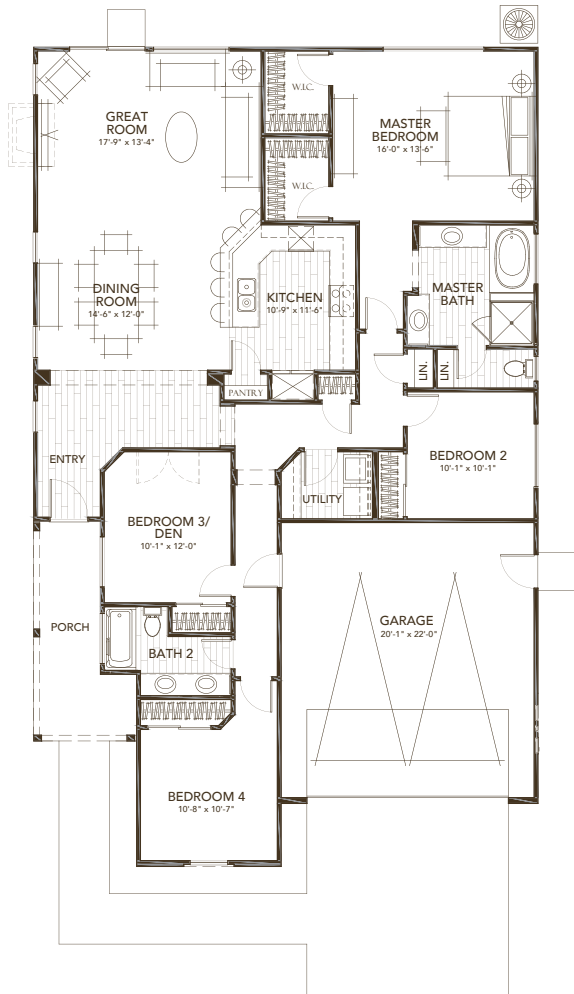

# LOT 241 | LILY

## ENGLISH COUNTRY ELEVATION

4 BEDROOM | 2 BATH | 2 CAR GARAGE | 1,855 SQFT

### ENGLISH COUNTRY 2 COLOR SCHEME

-  Body: Bone
-  Trim: Fair Fieldstone
-  Accent: Made in the Shade
-  Roofing: Hickory
-  Limestone: York

WILDFLOWER VINE, CALIFORNIA

SALES CONTACT: MICHAEL MARKS (916) 952.8518