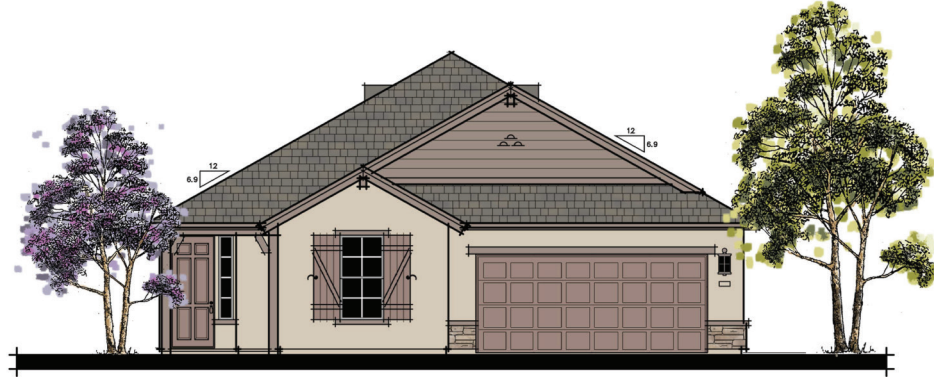

# LOT 241 | LILY

## ENGLISH COUNTRY ELEVATION

4 BEDROOM | 2 BATH | 2 CAR GARAGE | 1,855 SQFT

### ENGLISH COUNTRY 2 COLOR SCHEME

-  Body: Bone
-  Trim: Fair Fieldstone
-  Accent: Made in the Shade
-  Roofing: Hickory
-  Limestone: York

WILDFLOWER VINE, CALIFORNIA

SALES CONTACT: MICHAEL MARKS (916) 952.8518