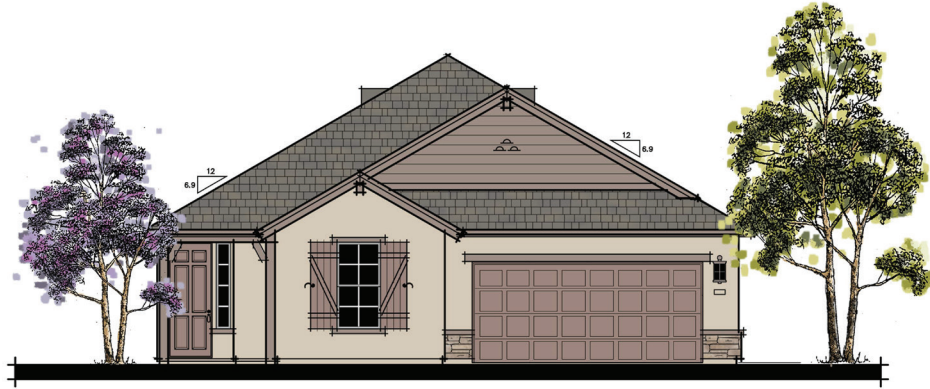

LOT 213 | LILY

ENGLISH COUNTRY ELEVATION

4 BEDROOM | 2 BATH | 2 CAR GARAGE | 1,855 SQFT

WILDFLOWER VINE, CALIFORNIA

SALES CONTACT: MICHAEL MARKS (916) 952.8518

BRE Broker #00978257