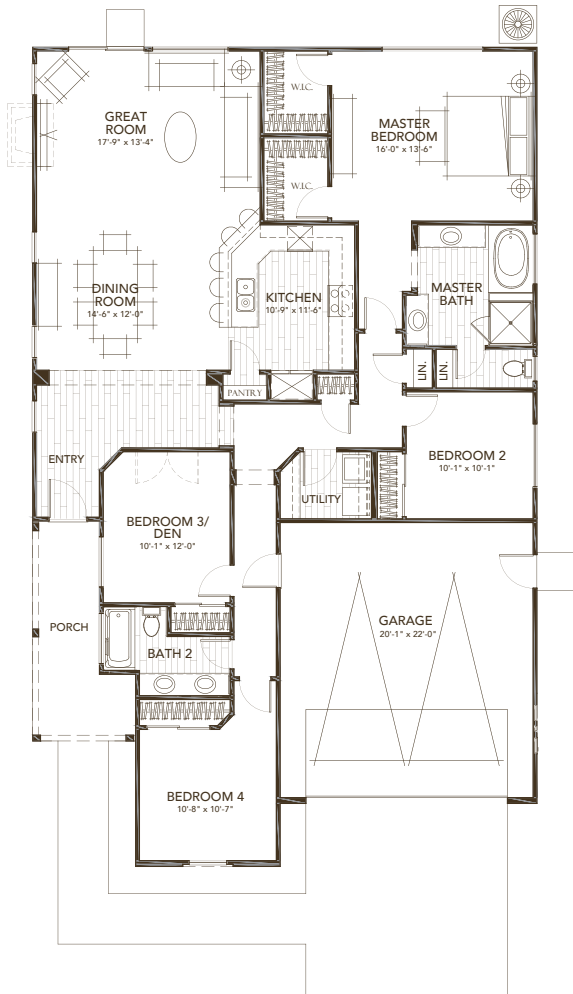

LOT 213 | LILY

ENGLISH COUNTRY ELEVATION

4 BEDROOM | 2 BATH | 2 CAR GARAGE | 1,855 SQFT

WILDFLOWER VINE, CALIFORNIA

SALES CONTACT: MICHAEL MARKS (916) 952.8518

BRE Broker #00978257