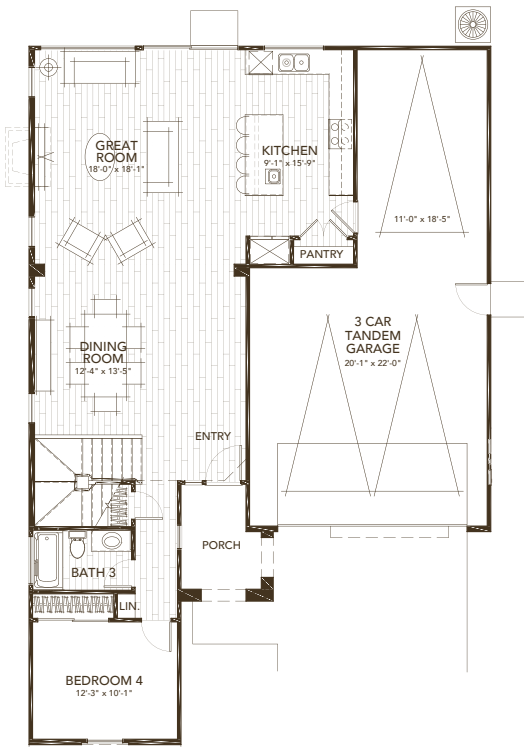

# LOT 212 | POPPY

## ENGLISH COUNTRY ELEVATION

4 BEDROOM | 3 BATH | 3 CAR TANDEM GARAGE | 2,254 SQFT

### ENGLISH COUNTRY 3 COLOR SCHEME

-  Body:  
Wise Owl
-  Trim:  
Brown Town
-  Accent:  
Mocha Java
-  Roofing:  
Hickory
-  Limestone:  
York

LOWER

UPPER

WILDFLOWER IONE, CALIFORNIA

SALES CONTACT: MICHAEL MARKS (916) 952.8518