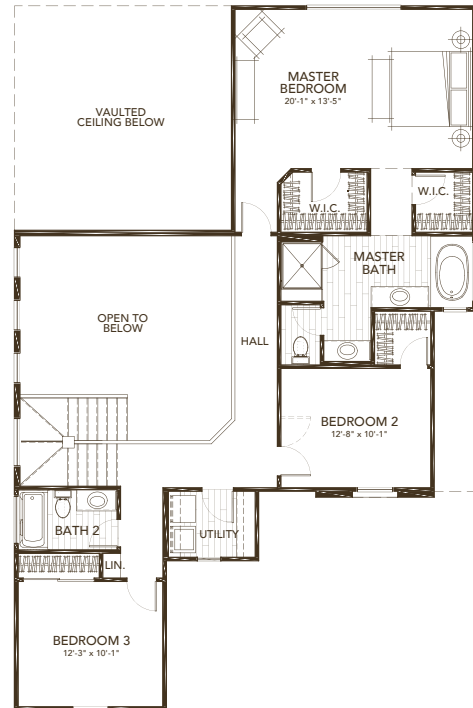

# LOT 212 | POPPY

## ENGLISH COUNTRY ELEVATION

4 BEDROOM | 3 BATH | 3 CAR TANDEM GARAGE | 2,254 SQFT

### ENGLISH COUNTRY 3 COLOR SCHEME

-  Body:  
Wise Owl
-  Trim:  
Brown Town
-  Accent:  
Mocha Java
-  Roofing:  
Hickory
-  Limestone:  
York

LOWER

UPPER

WILDFLOWER IONE, CALIFORNIA

SALES CONTACT: MICHAEL MARKS (916) 952.8518