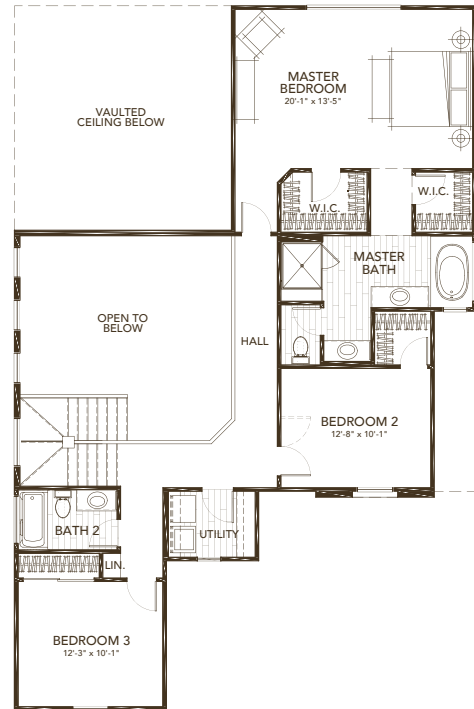

LOT 211 | POPPY

SPANISH ELEVATION

4 BEDROOM | 3 BATH | 3 CAR TANDEM GARAGE | 2,254 SQFT

LOWER

UPPER

WILDFLOWER IONE, CALIFORNIA

SALES CONTACT: MICHAEL MARKS (916) 952.8518

BRE Broker #00978257