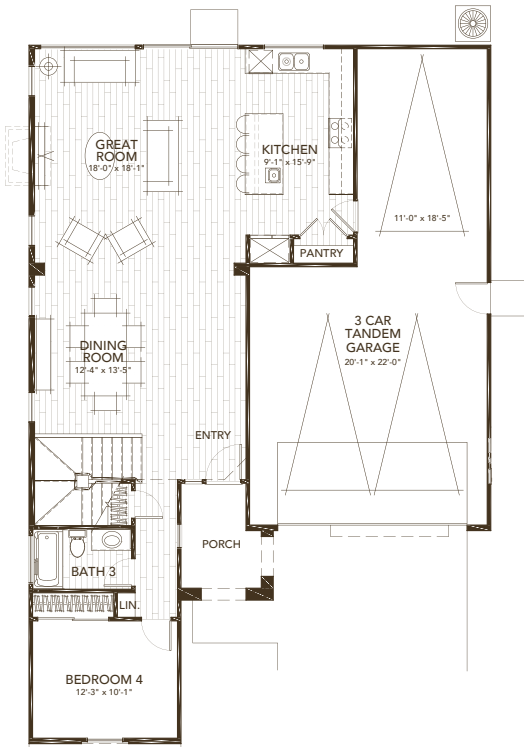

LOT 211 | POPPY

SPANISH ELEVATION

4 BEDROOM | 3 BATH | 3 CAR TANDEM GARAGE | 2,254 SQFT

LOWER

UPPER

WILDFLOWER IONE, CALIFORNIA

SALES CONTACT: MICHAEL MARKS (916) 952.8518

BRE Broker #00978257