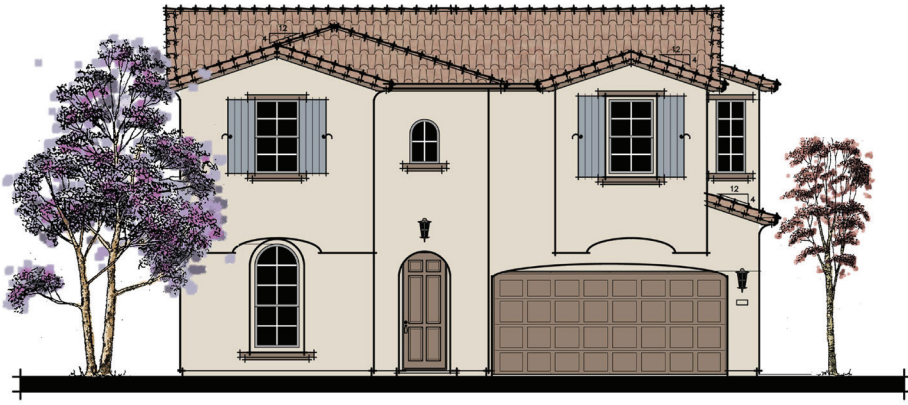

LOT 211 | POPPY

SPANISH ELEVATION

4 BEDROOM | 3 BATH | 3 CAR TANDEM GARAGE | 2,254 SQFT

LOWER

UPPER

WILDFLOWER IONE, CALIFORNIA

SALES CONTACT: MICHAEL MARKS (916) 952.8518

BRE Broker #00978257