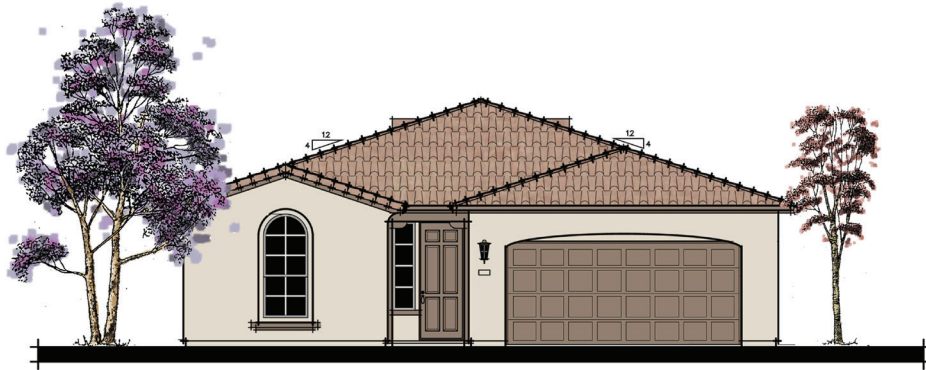

LOT 203 | DAISY

SPANISH ELEVATION

3 BEDROOM | 2 BATH | 2 CAR GARAGE | 1,660 SQFT

SPANISH 1 COLOR SCHEME

-  Body:
Frost
-  Trim:
Cargo
-  Accent:
Santillo
-  Roofing:
California Blend

WILDFLOWER VINE, CALIFORNIA