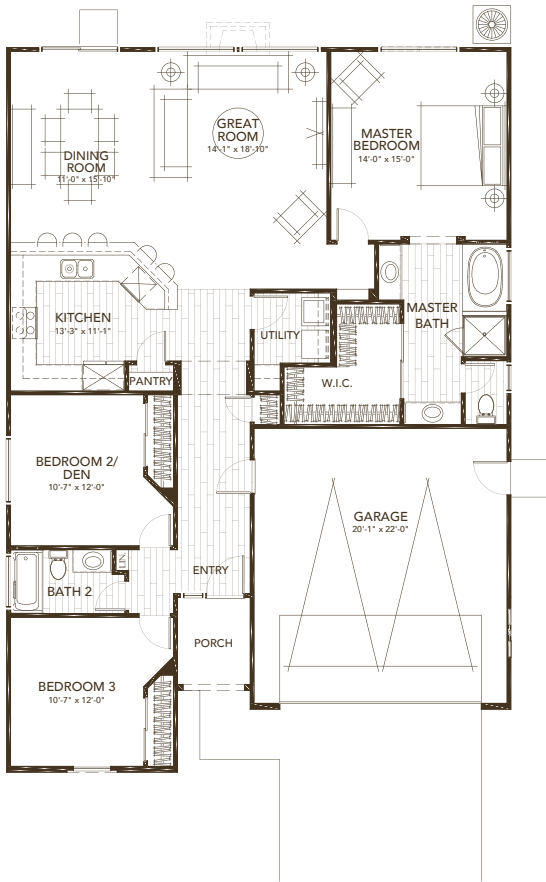

LOT 203 | DAISY

SPANISH ELEVATION

3 BEDROOM | 2 BATH | 2 CAR GARAGE | 1,660 SQFT

SPANISH 1 COLOR SCHEME

-  Body:
Frost
-  Trim:
Cargo
-  Accent:
Santillo
-  Roofing:
California Blend

WILDFLOWER VINE, CALIFORNIA