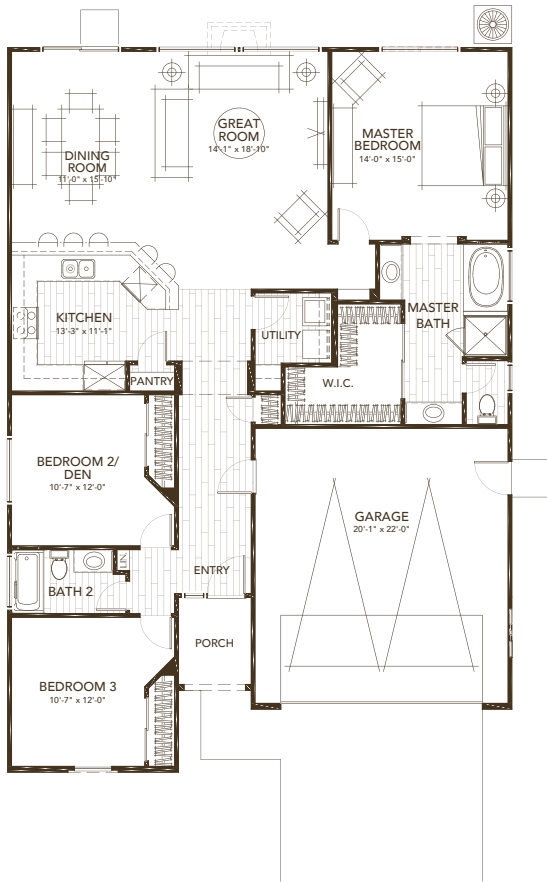

# LOT 202 | DAISY

## ENGLISH COUNTRY ELEVATION

3 BEDROOM | 2 BATH | 2 CAR GARAGE | 1,660 SQFT

### ENGLISH COUNTRY 1 COLOR SCHEME

-  Body:  
Weathered White
-  Trim:  
Chadwick
-  Accent:  
Hampstead
-  Roofing:  
Hickory
-  Limestone:  
York

WILDFLOWER IONE, CALIFORNIA

SALES CONTACT: MICHAEL MARKS (916) 952.8518