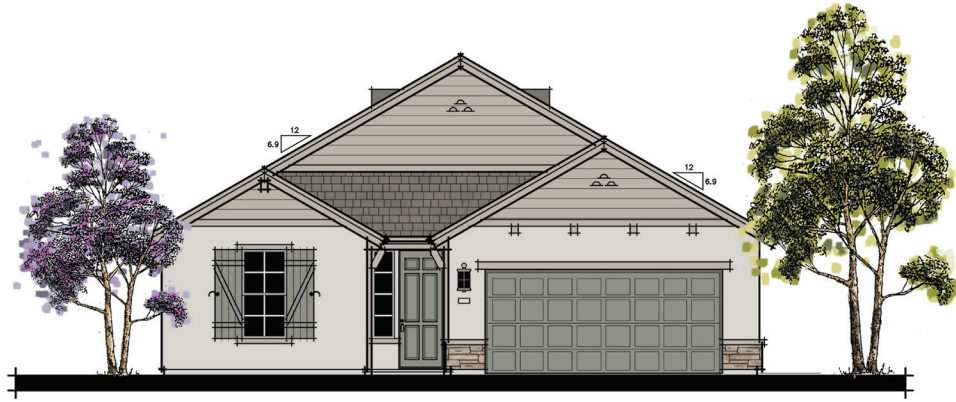

# LOT 202 | DAISY

## ENGLISH COUNTRY ELEVATION

3 BEDROOM | 2 BATH | 2 CAR GARAGE | 1,660 SQFT

### ENGLISH COUNTRY 1 COLOR SCHEME

-  Body:  
Weathered White
-  Trim:  
Chadwick
-  Accent:  
Hampstead
-  Roofing:  
Hickory
-  Limestone:  
York

WILDFLOWER IONE, CALIFORNIA

SALES CONTACT: MICHAEL MARKS (916) 952.8518