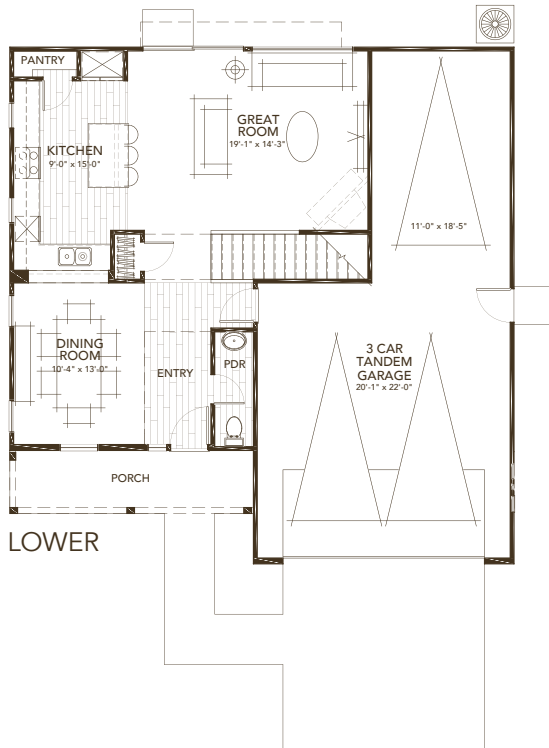

LOT 195 | IRIS

ENGLISH COUNTRY ELEVATION

4 BEDROOM | 2.5 BATH | 3 CAR TANDEM GARAGE | 2,018 SQFT

ENGLISH COUNTRY 1 COLOR SCHEME

	Body: Weathered White
	Trim: Chadwick
	Accent: Hampstead
	Roofing: Hickory
	Limestone: York