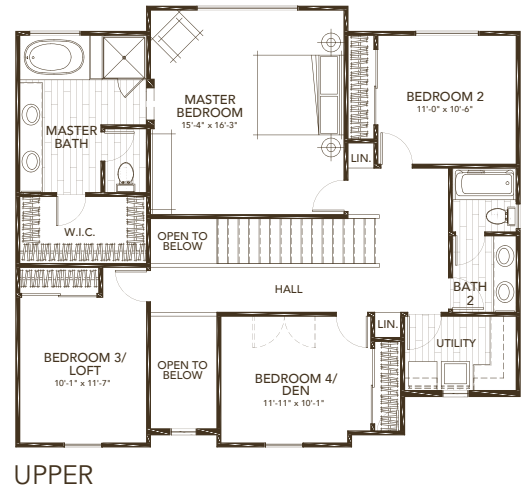

LOT 195 | IRIS

ENGLISH COUNTRY ELEVATION

4 BEDROOM | 2.5 BATH | 3 CAR TANDEM GARAGE | 2,018 SQFT

ENGLISH COUNTRY 1 COLOR SCHEME

	Body: Weathered White
	Trim: Chadwick
	Accent: Hampstead
	Roofing: Hickory
	Limestone: York