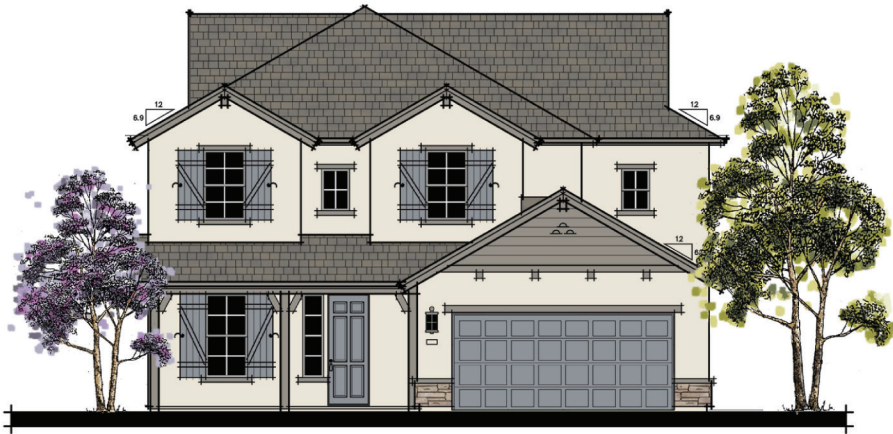

LOT 195 | IRIS

ENGLISH COUNTRY ELEVATION

4 BEDROOM | 2.5 BATH | 3 CAR TANDEM GARAGE | 2,018 SQFT

ENGLISH COUNTRY 1 COLOR SCHEME

	Body: Weathered White
	Trim: Chadwick
	Accent: Hampstead
	Roofing: Hickory
	Limestone: York