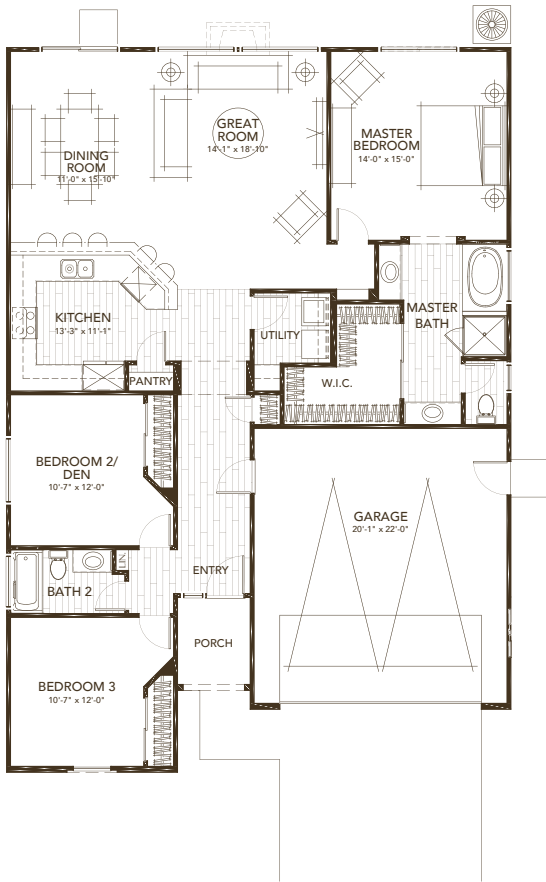

LOT 194 | DAISY

SPANISH ELEVATION

3 BEDROOM | 2 BATH | 2 CAR GARAGE | 1,660 SQFT

SPANISH 2 COLOR SCHEME

Body:
Snip of Tannin

Trim:
Latte Please

Accent:
Mirador

Roofing:
Hickory