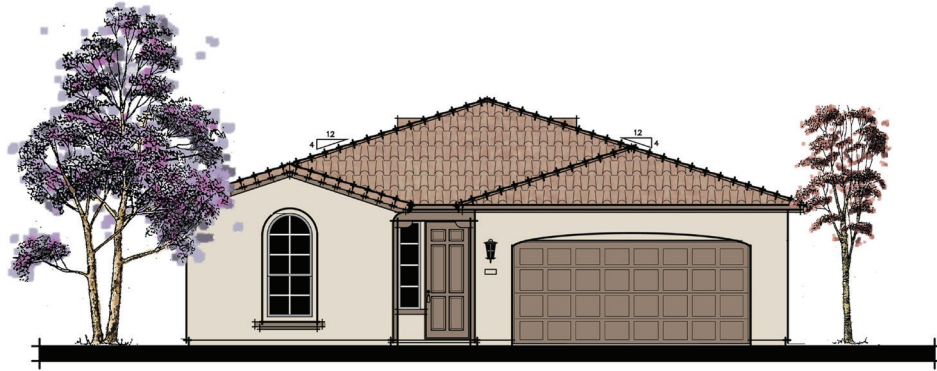

LOT 194 | DAISY

SPANISH ELEVATION

3 BEDROOM | 2 BATH | 2 CAR GARAGE | 1,660 SQFT

SPANISH 2 COLOR SCHEME

Body:
Snip of Tannin

Trim:
Latte Please

Accent:
Mirador

Roofing:
Hickory